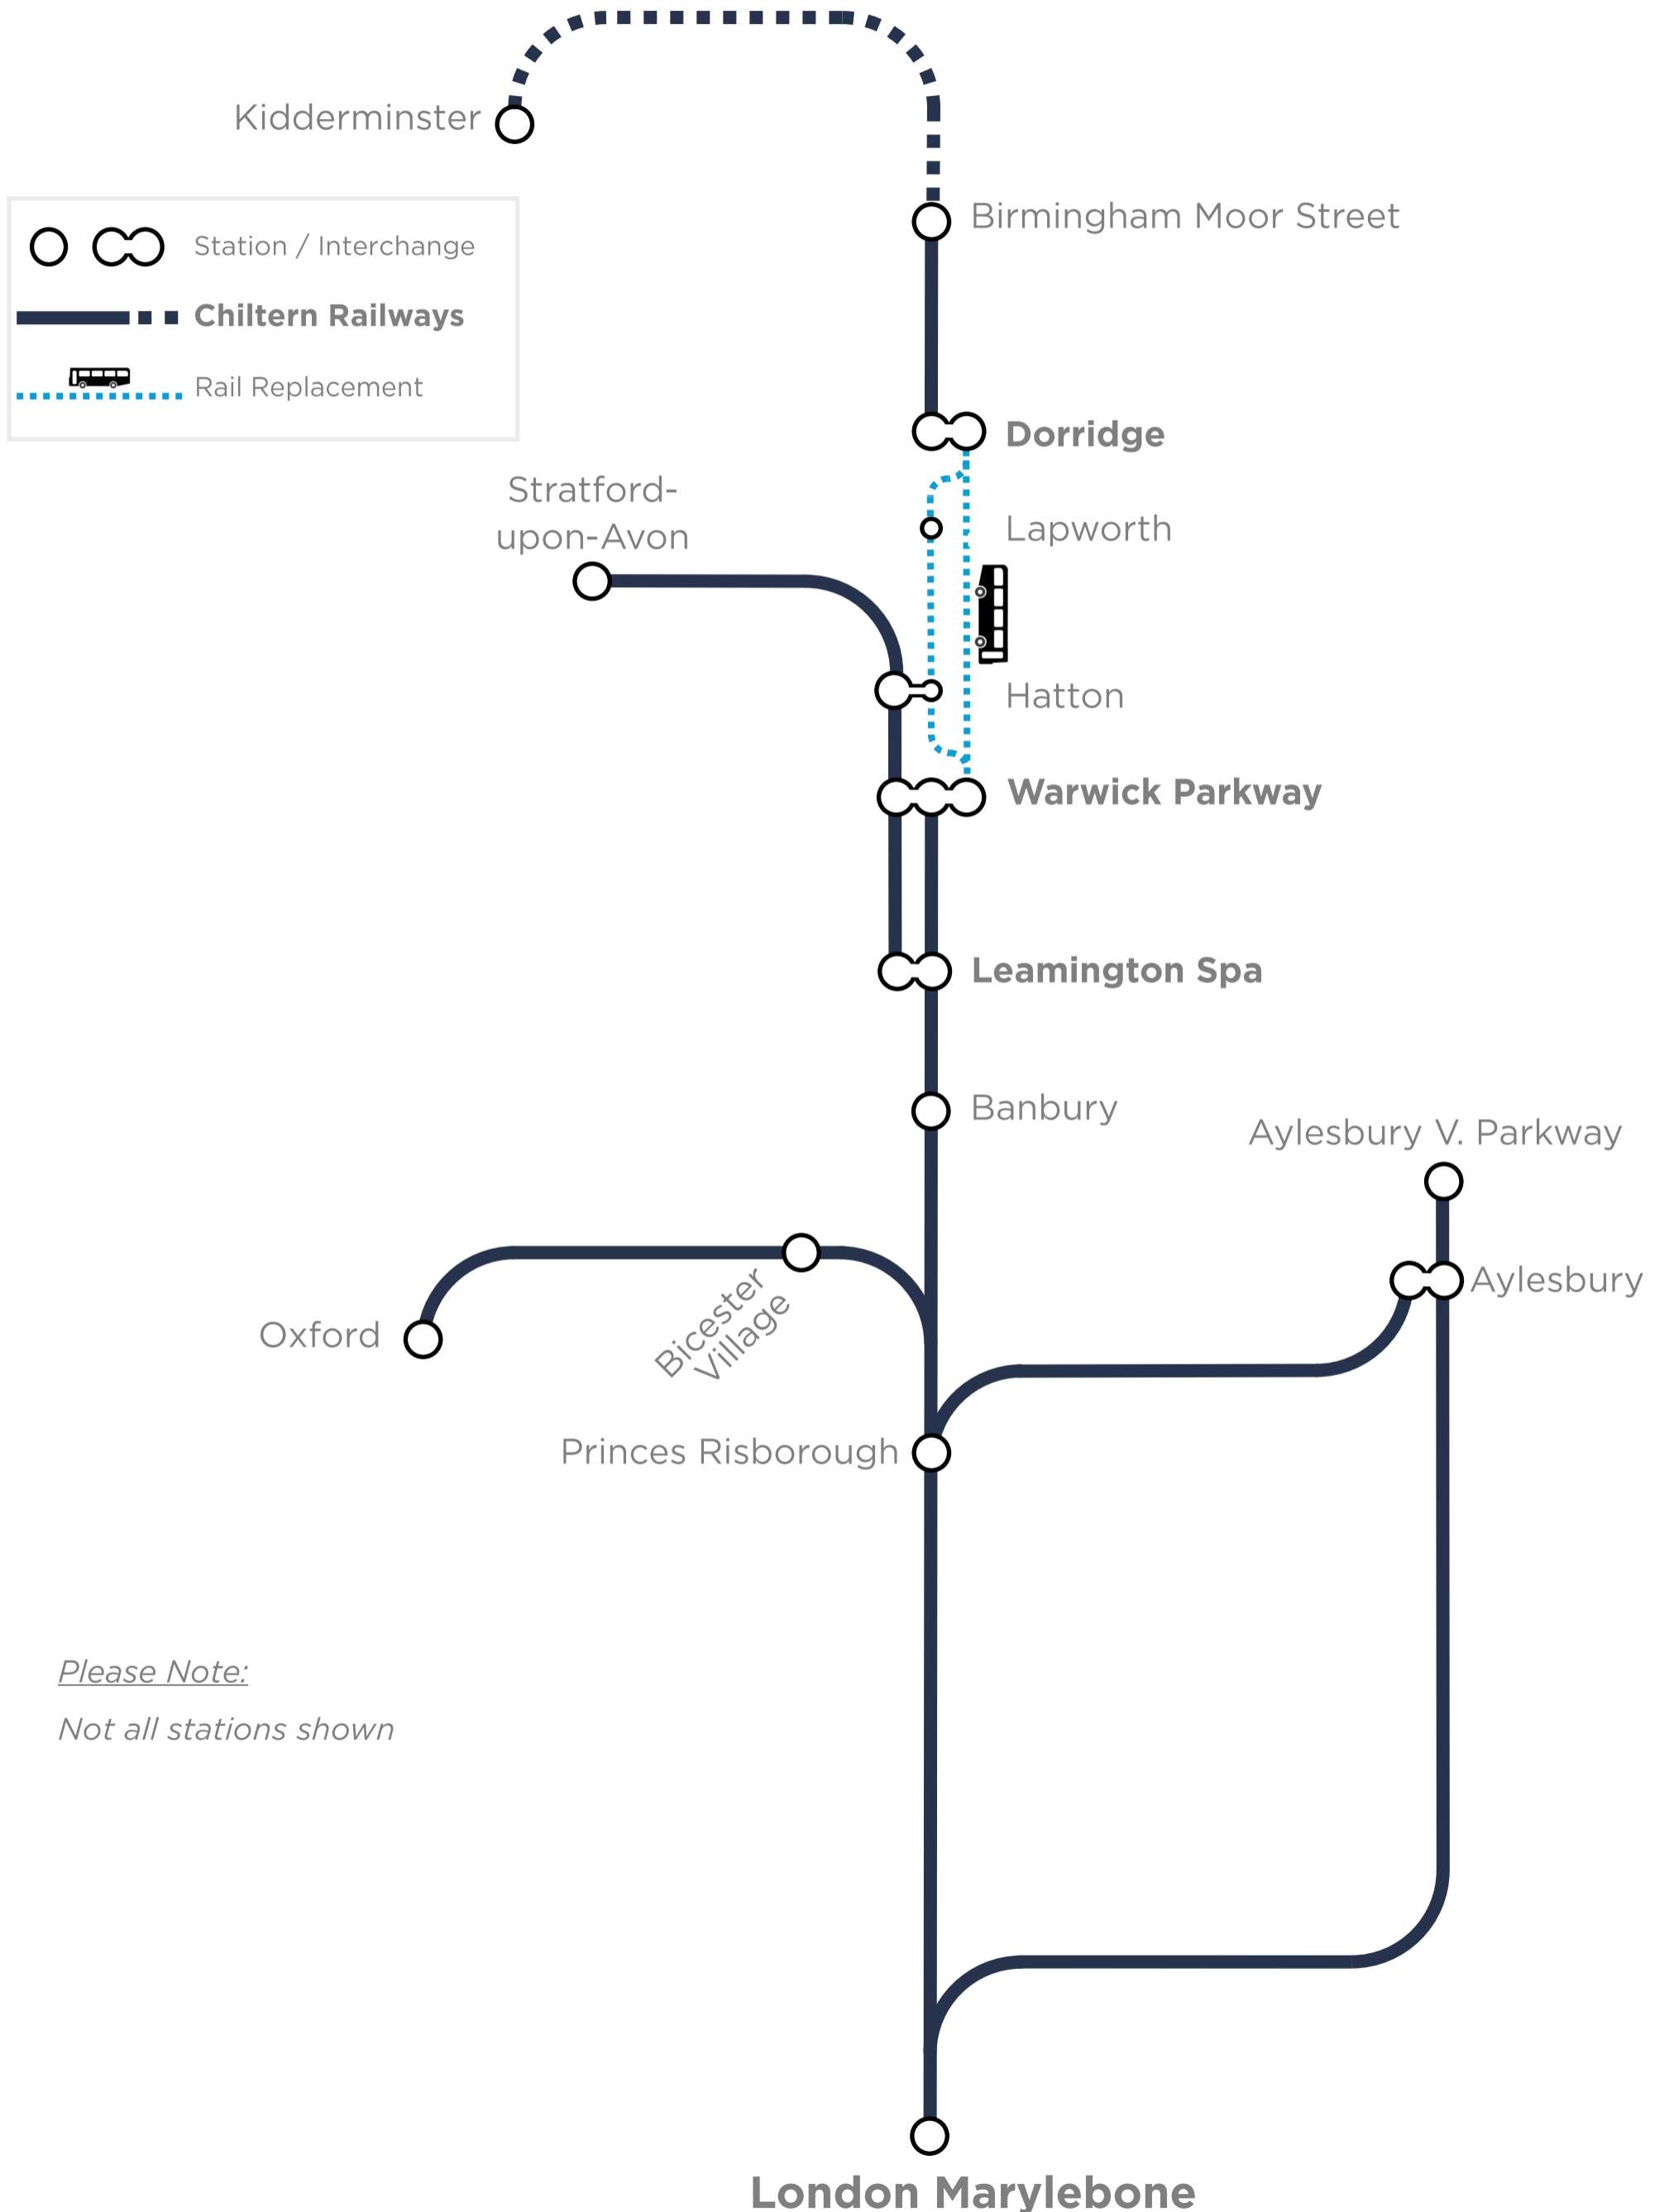

Train Service Alterations

Wednesday 29 December 2021

Please Note:

Not all stations shown