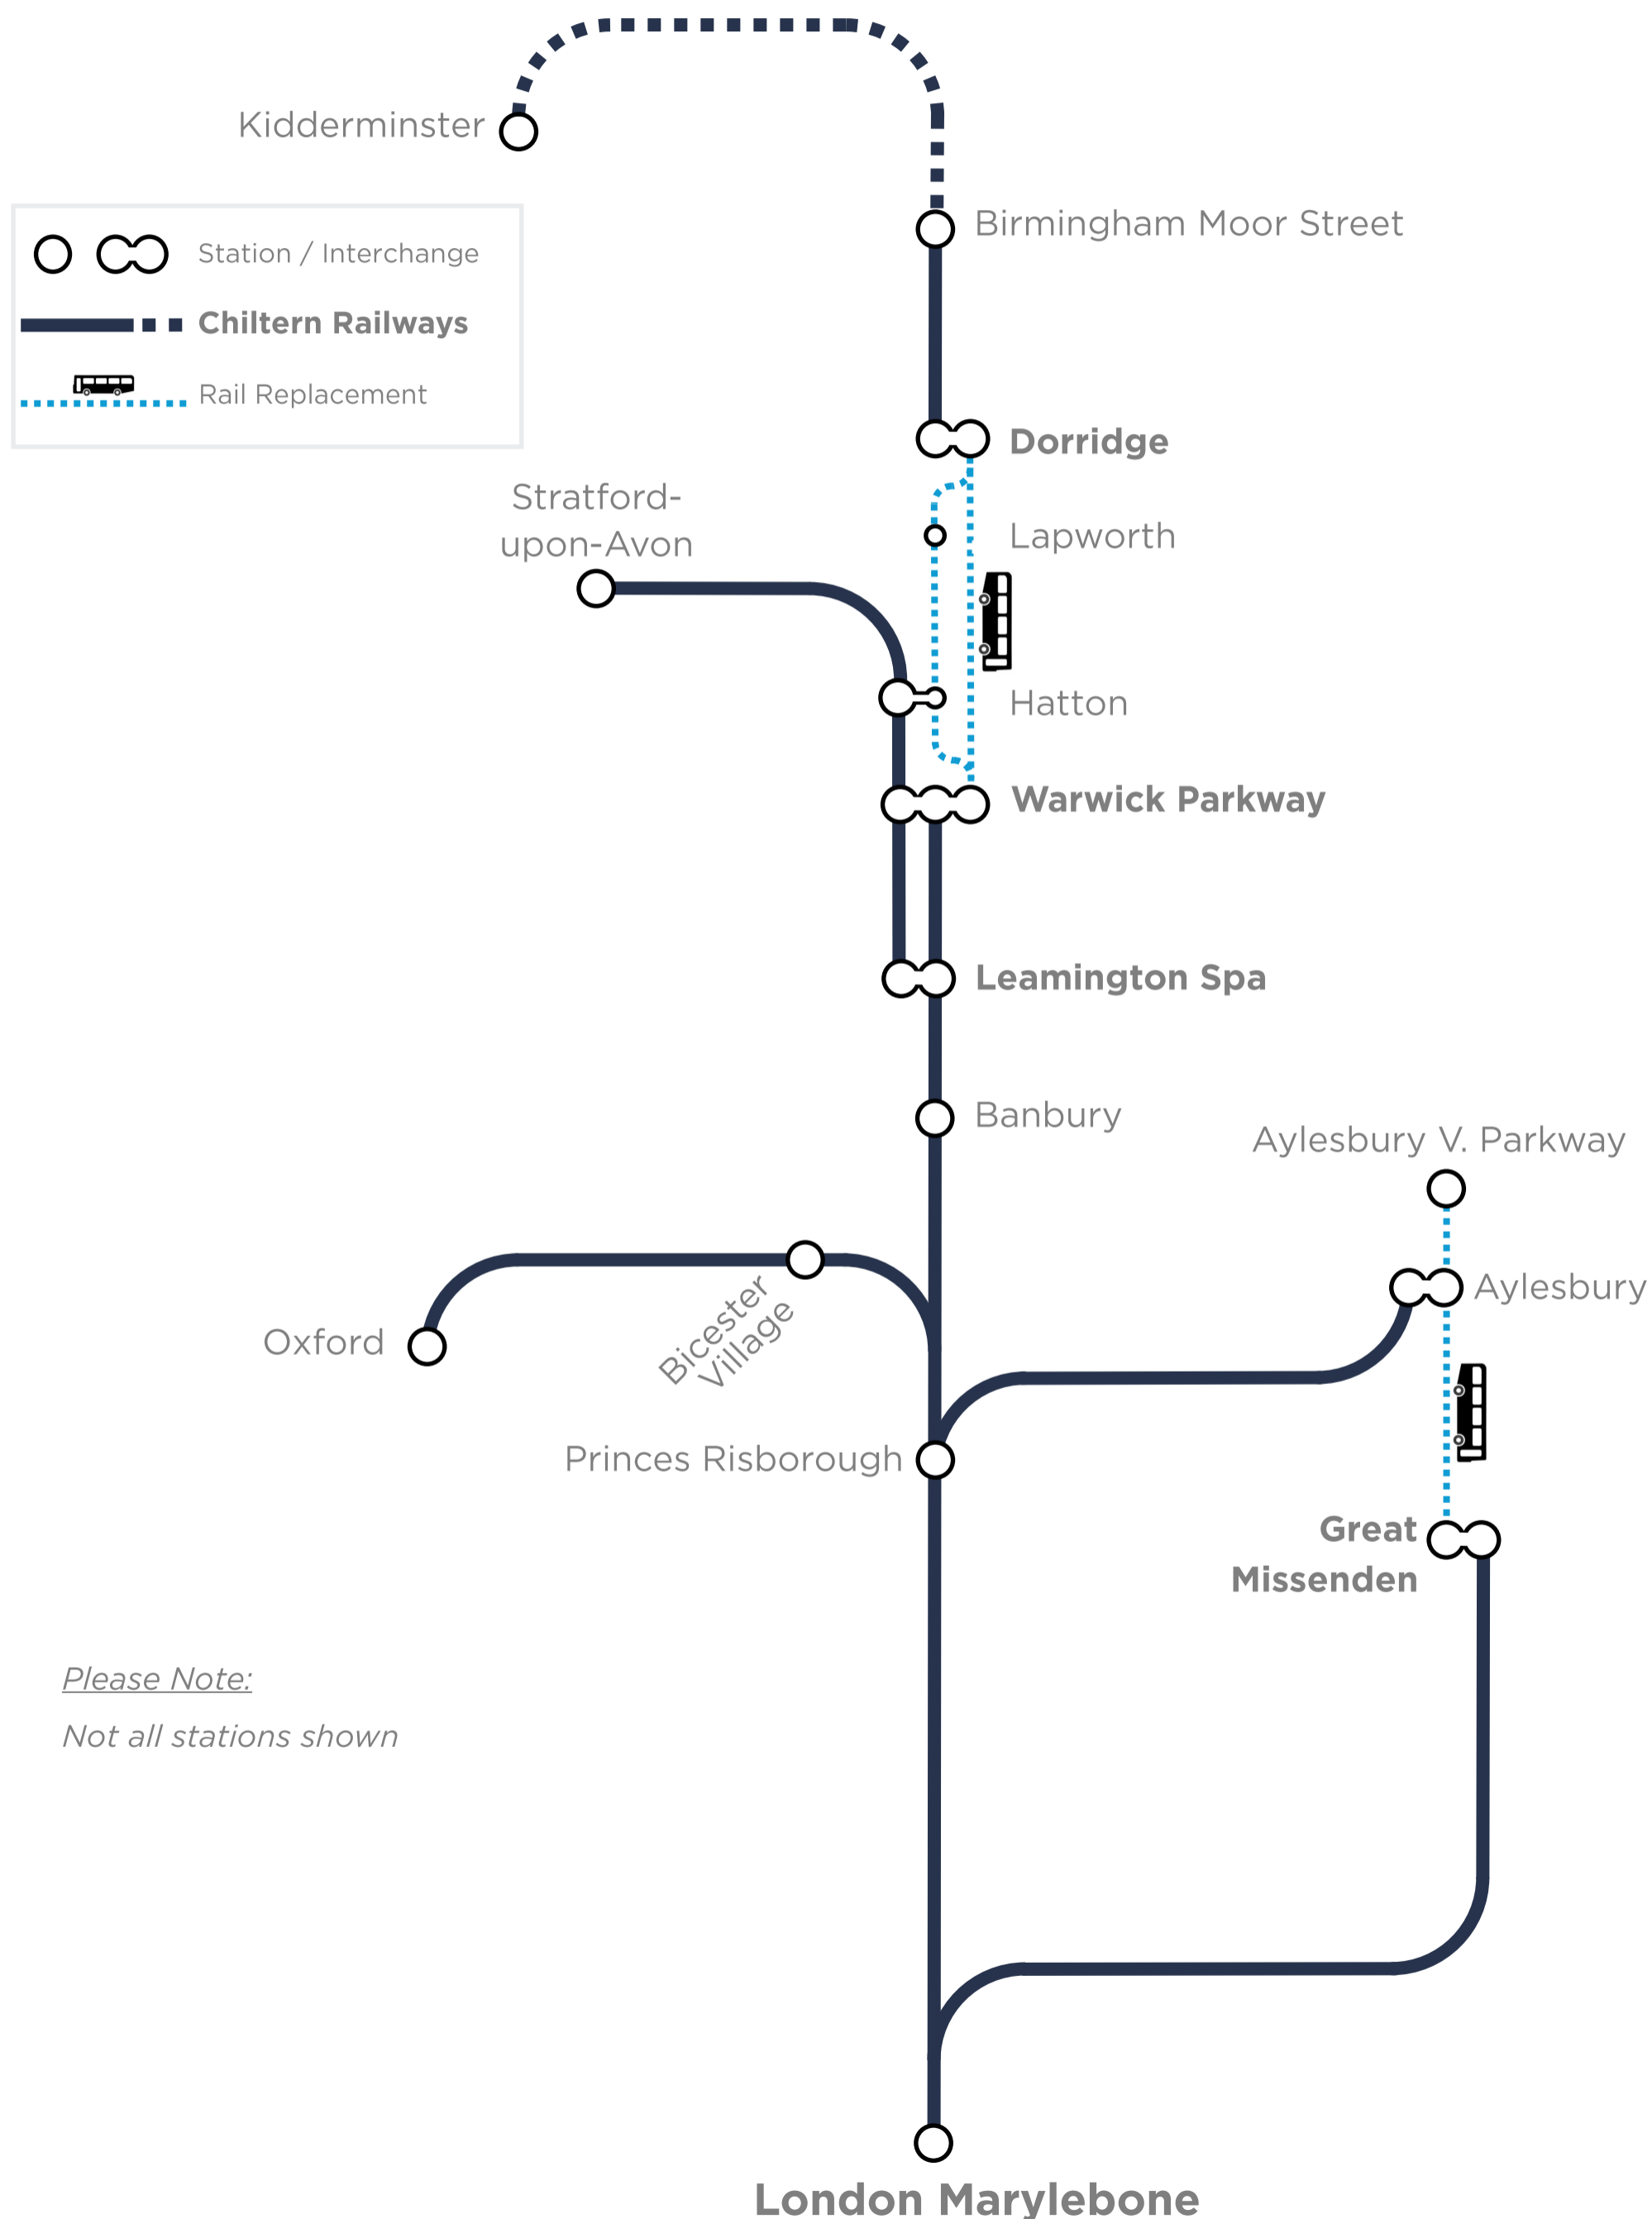

# Train Service Alterations

Tuesday 28 December 2021

*Please Note:*

*Not all stations shown*