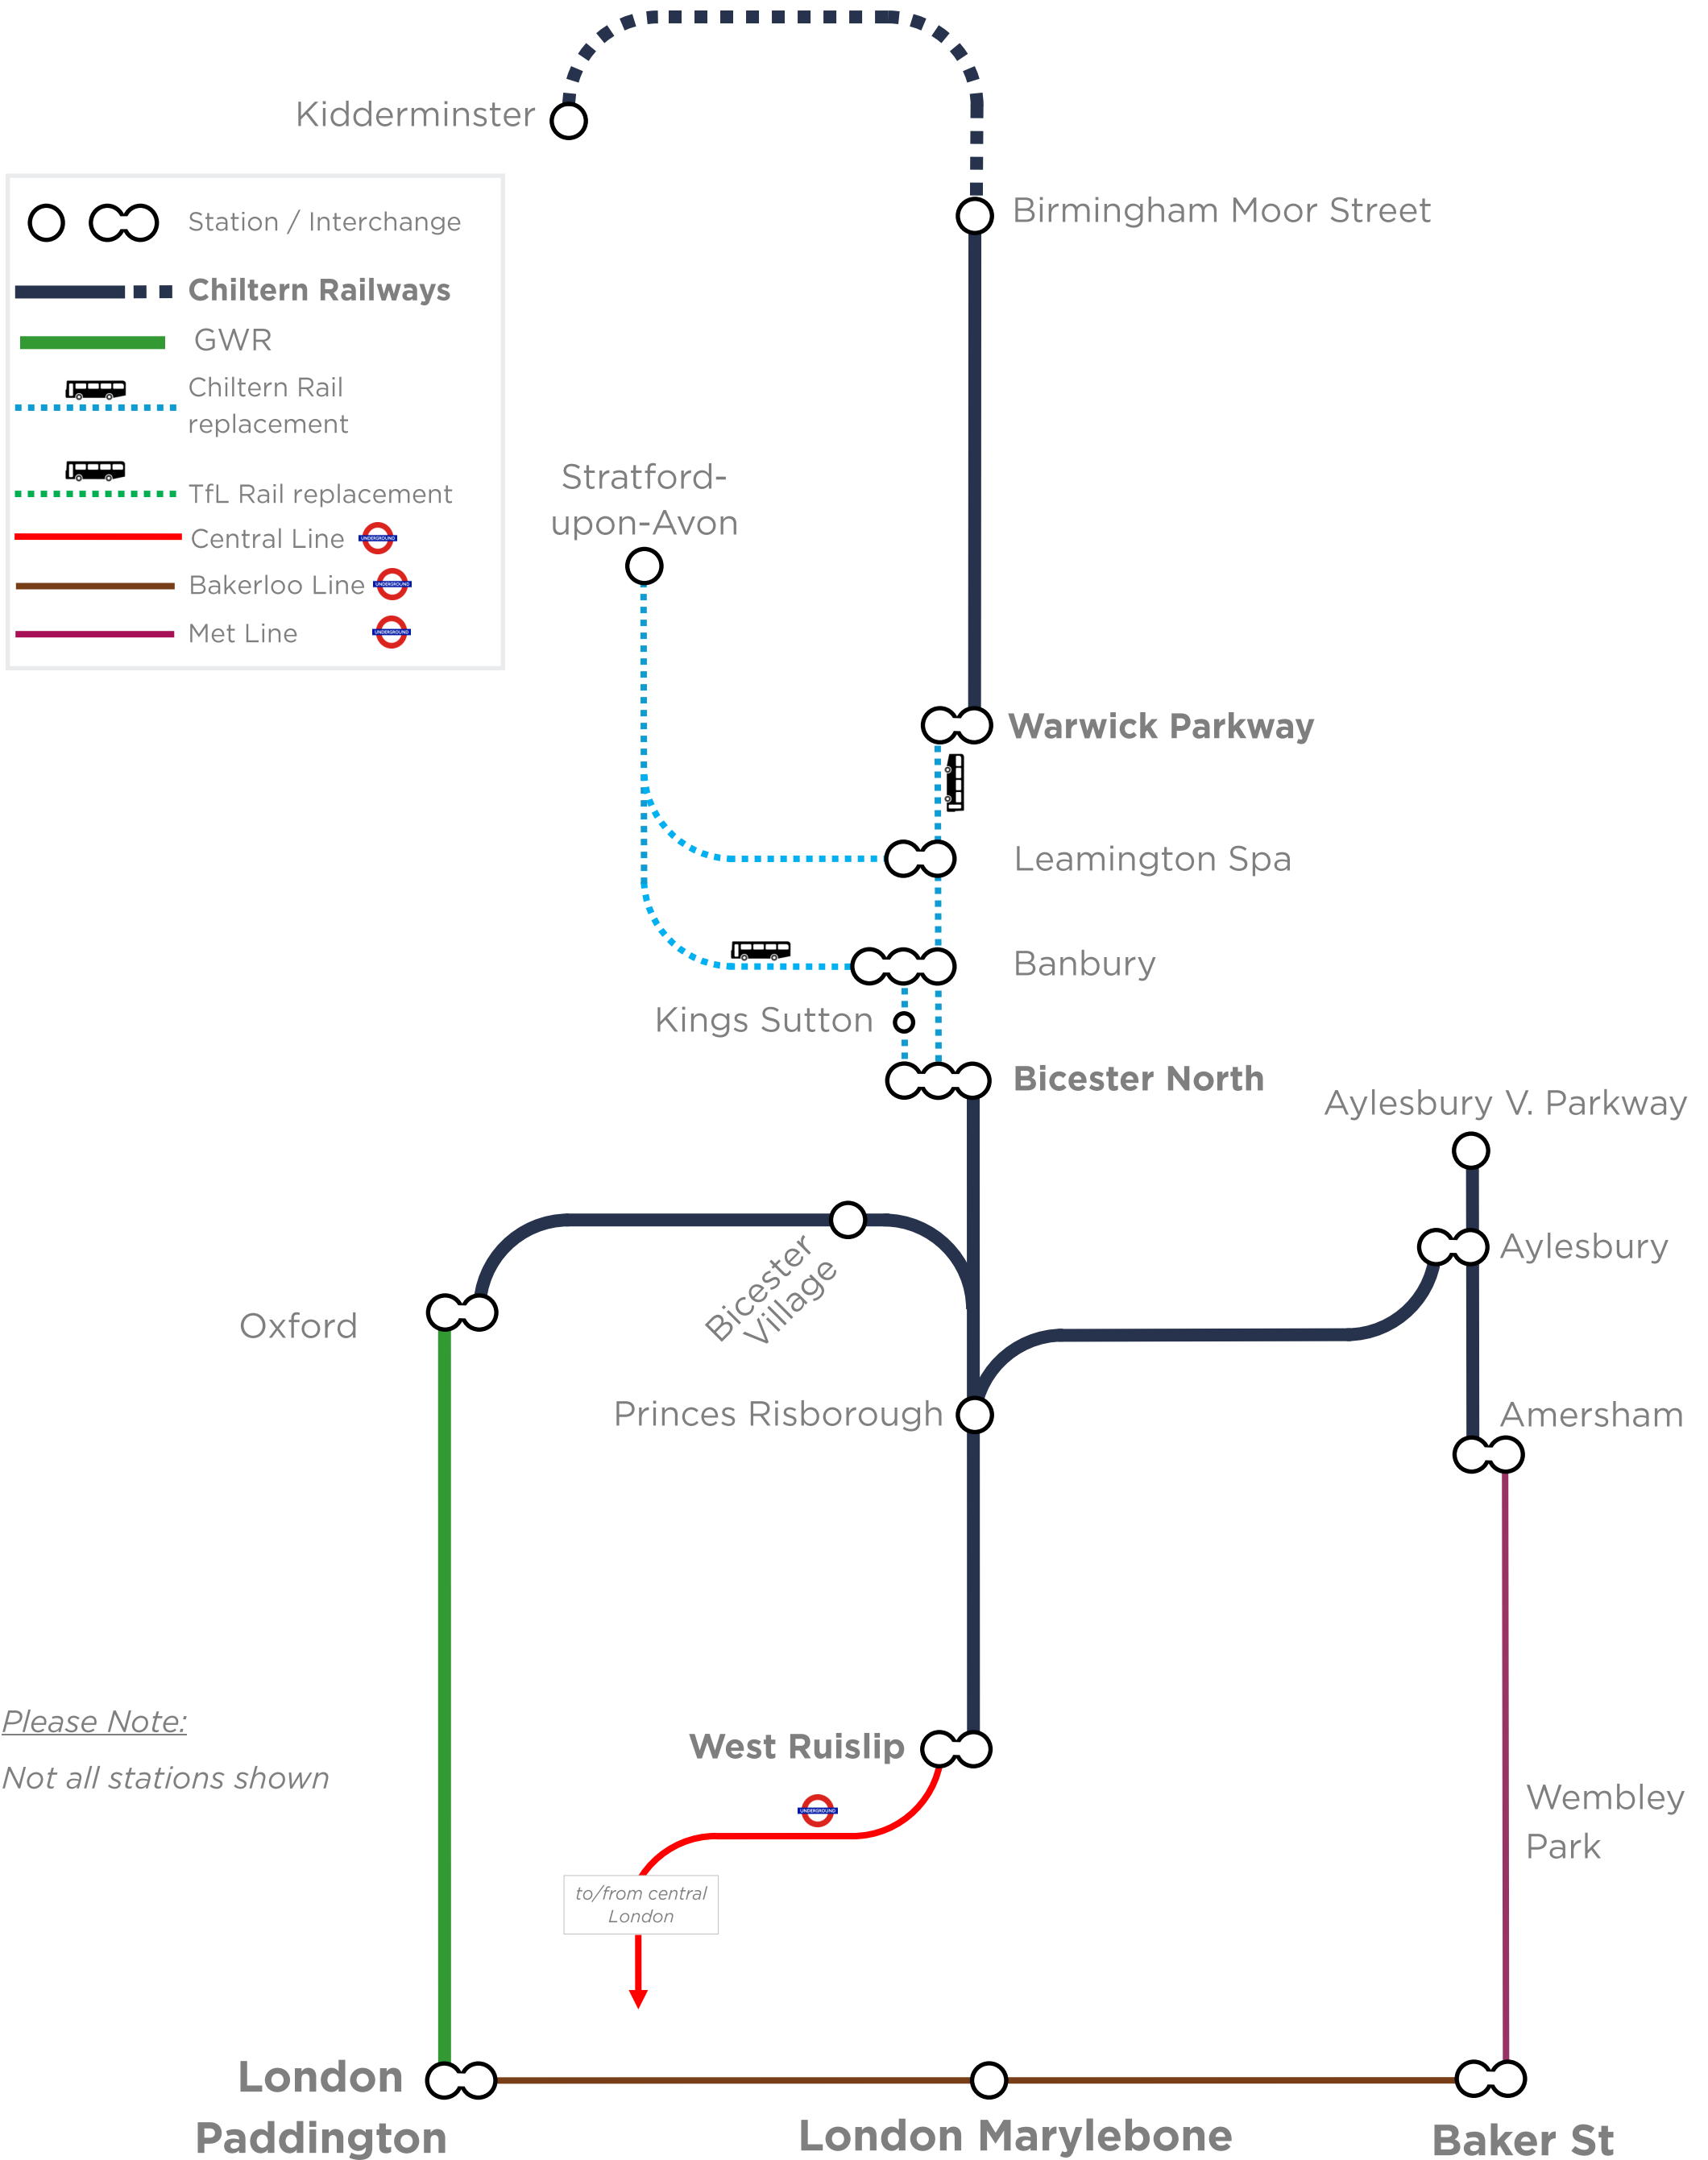

Train Service Alterations

Sunday 30 January 2022 — Before 1120

Train Service Alterations

Sunday 30 January 2022 — After 1120