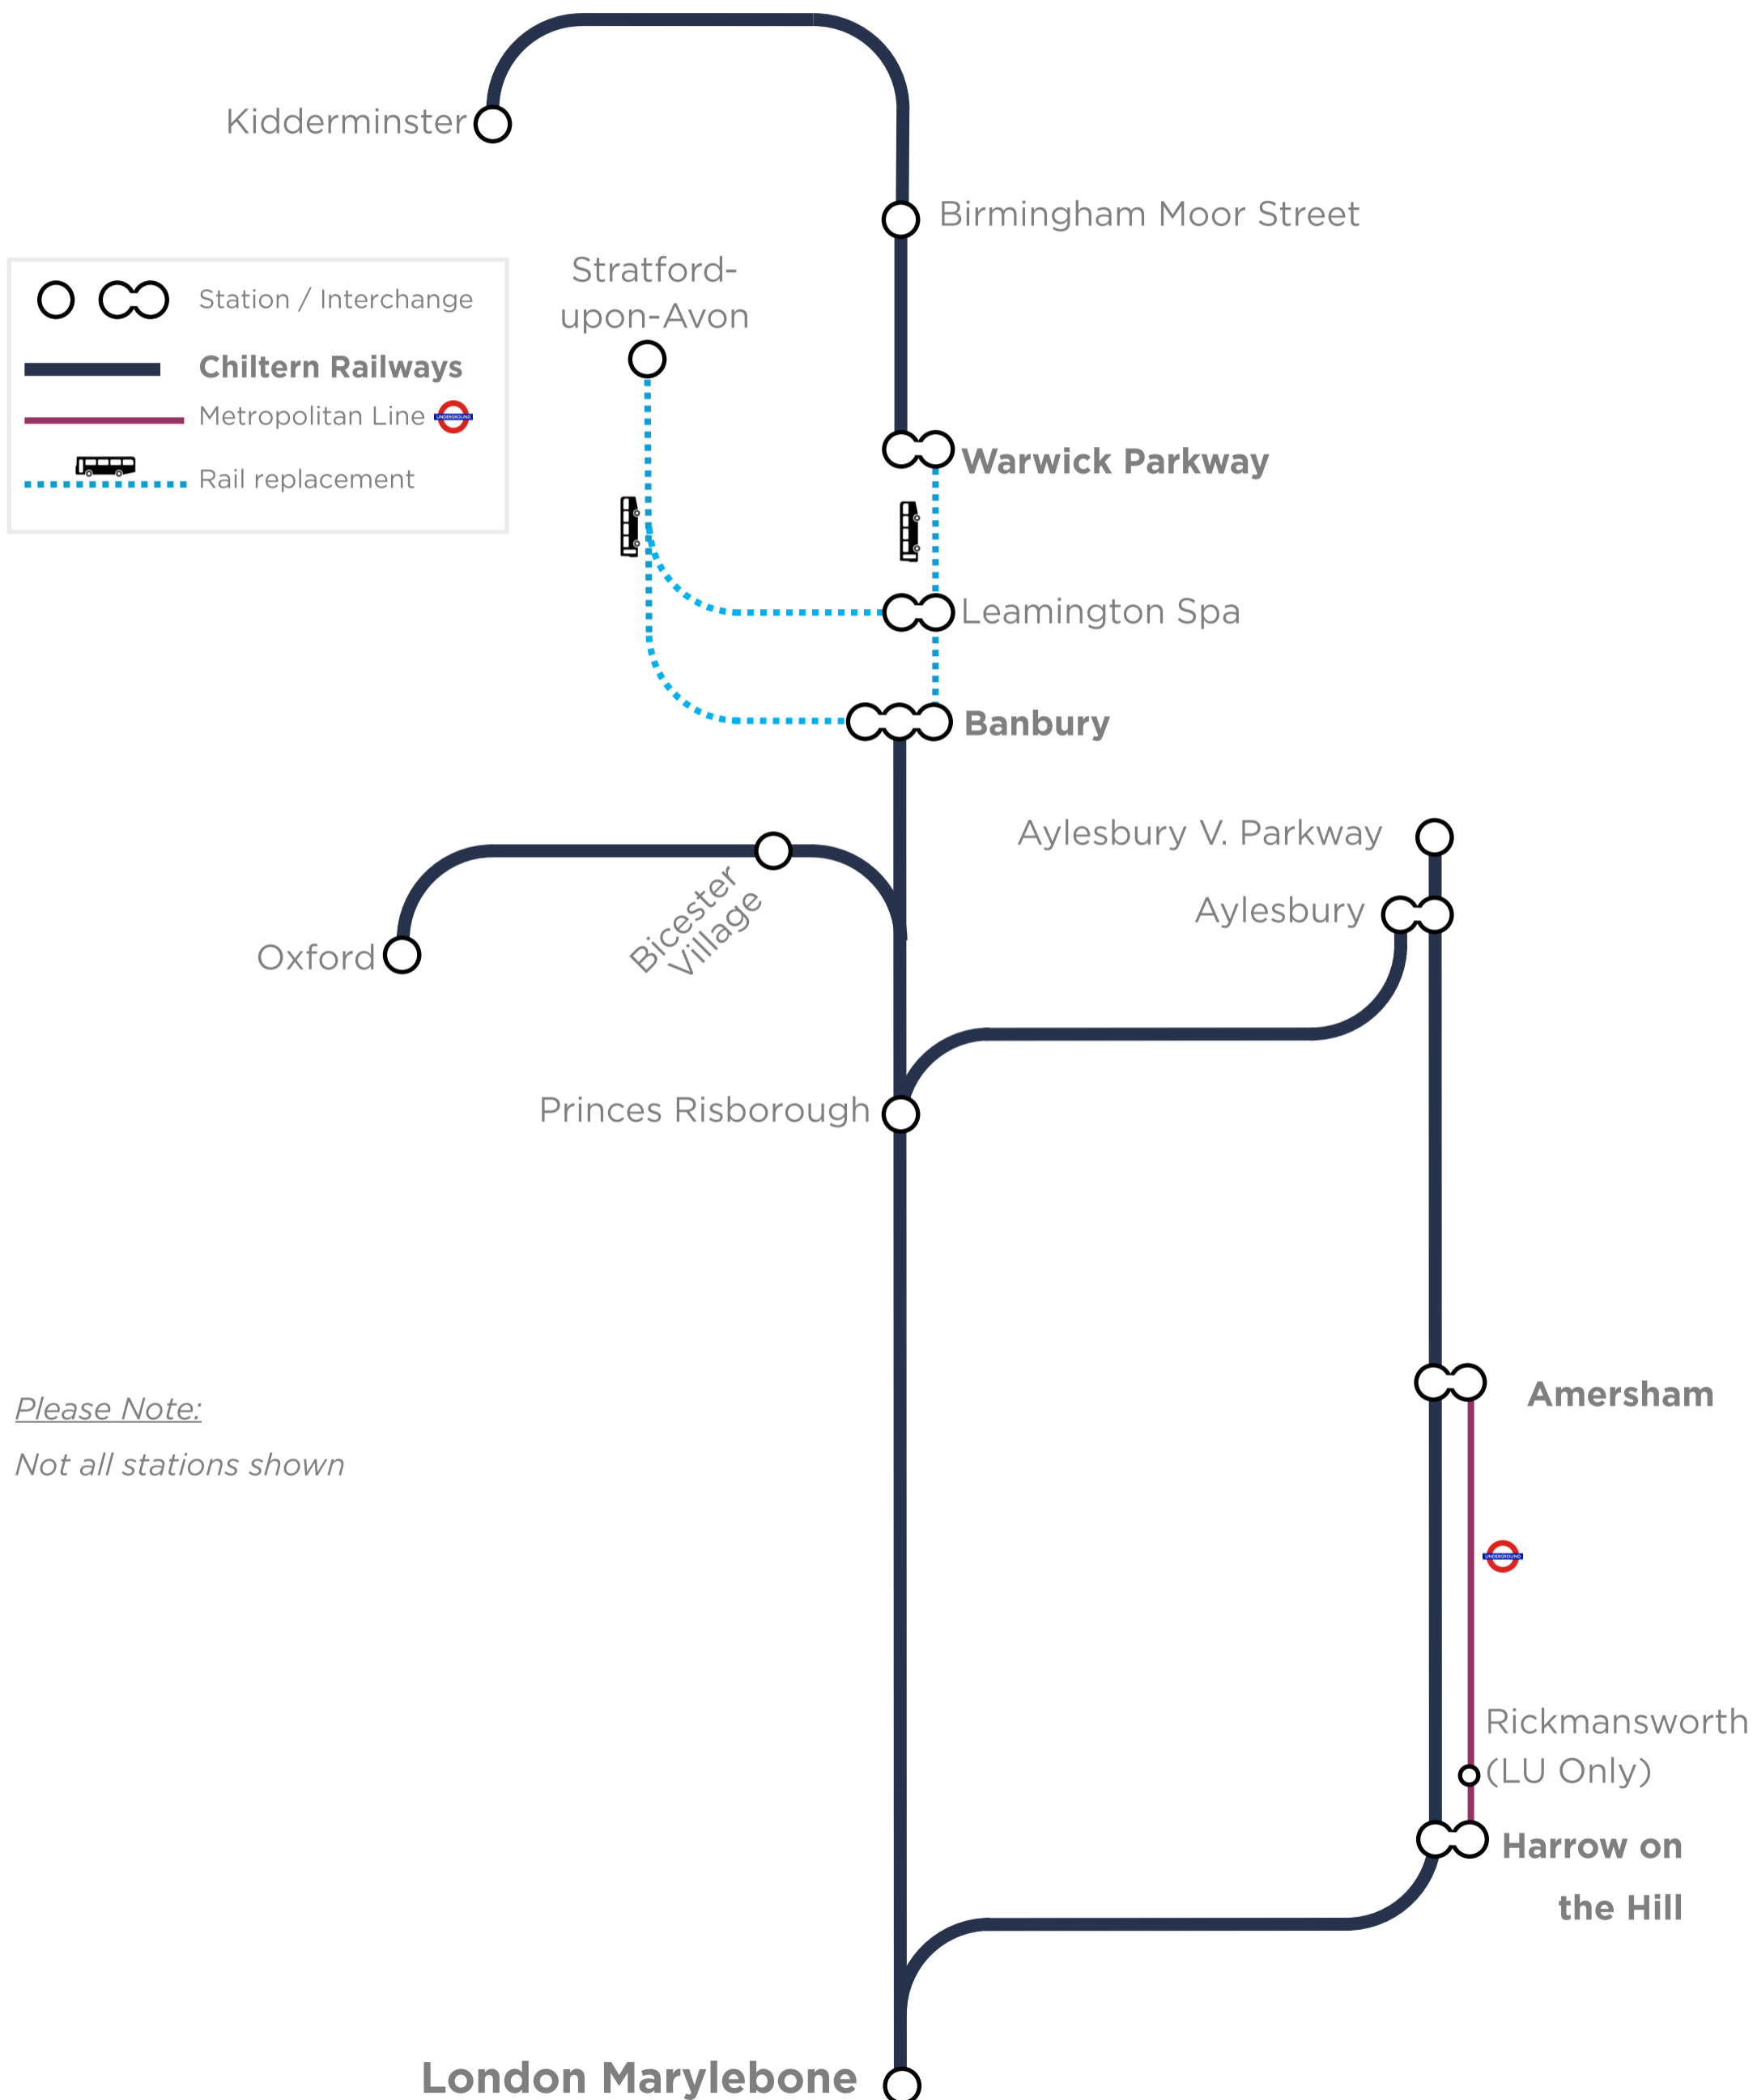

Train Service Alterations

Sunday 23 January 2022

Please Note:

Not all stations shown