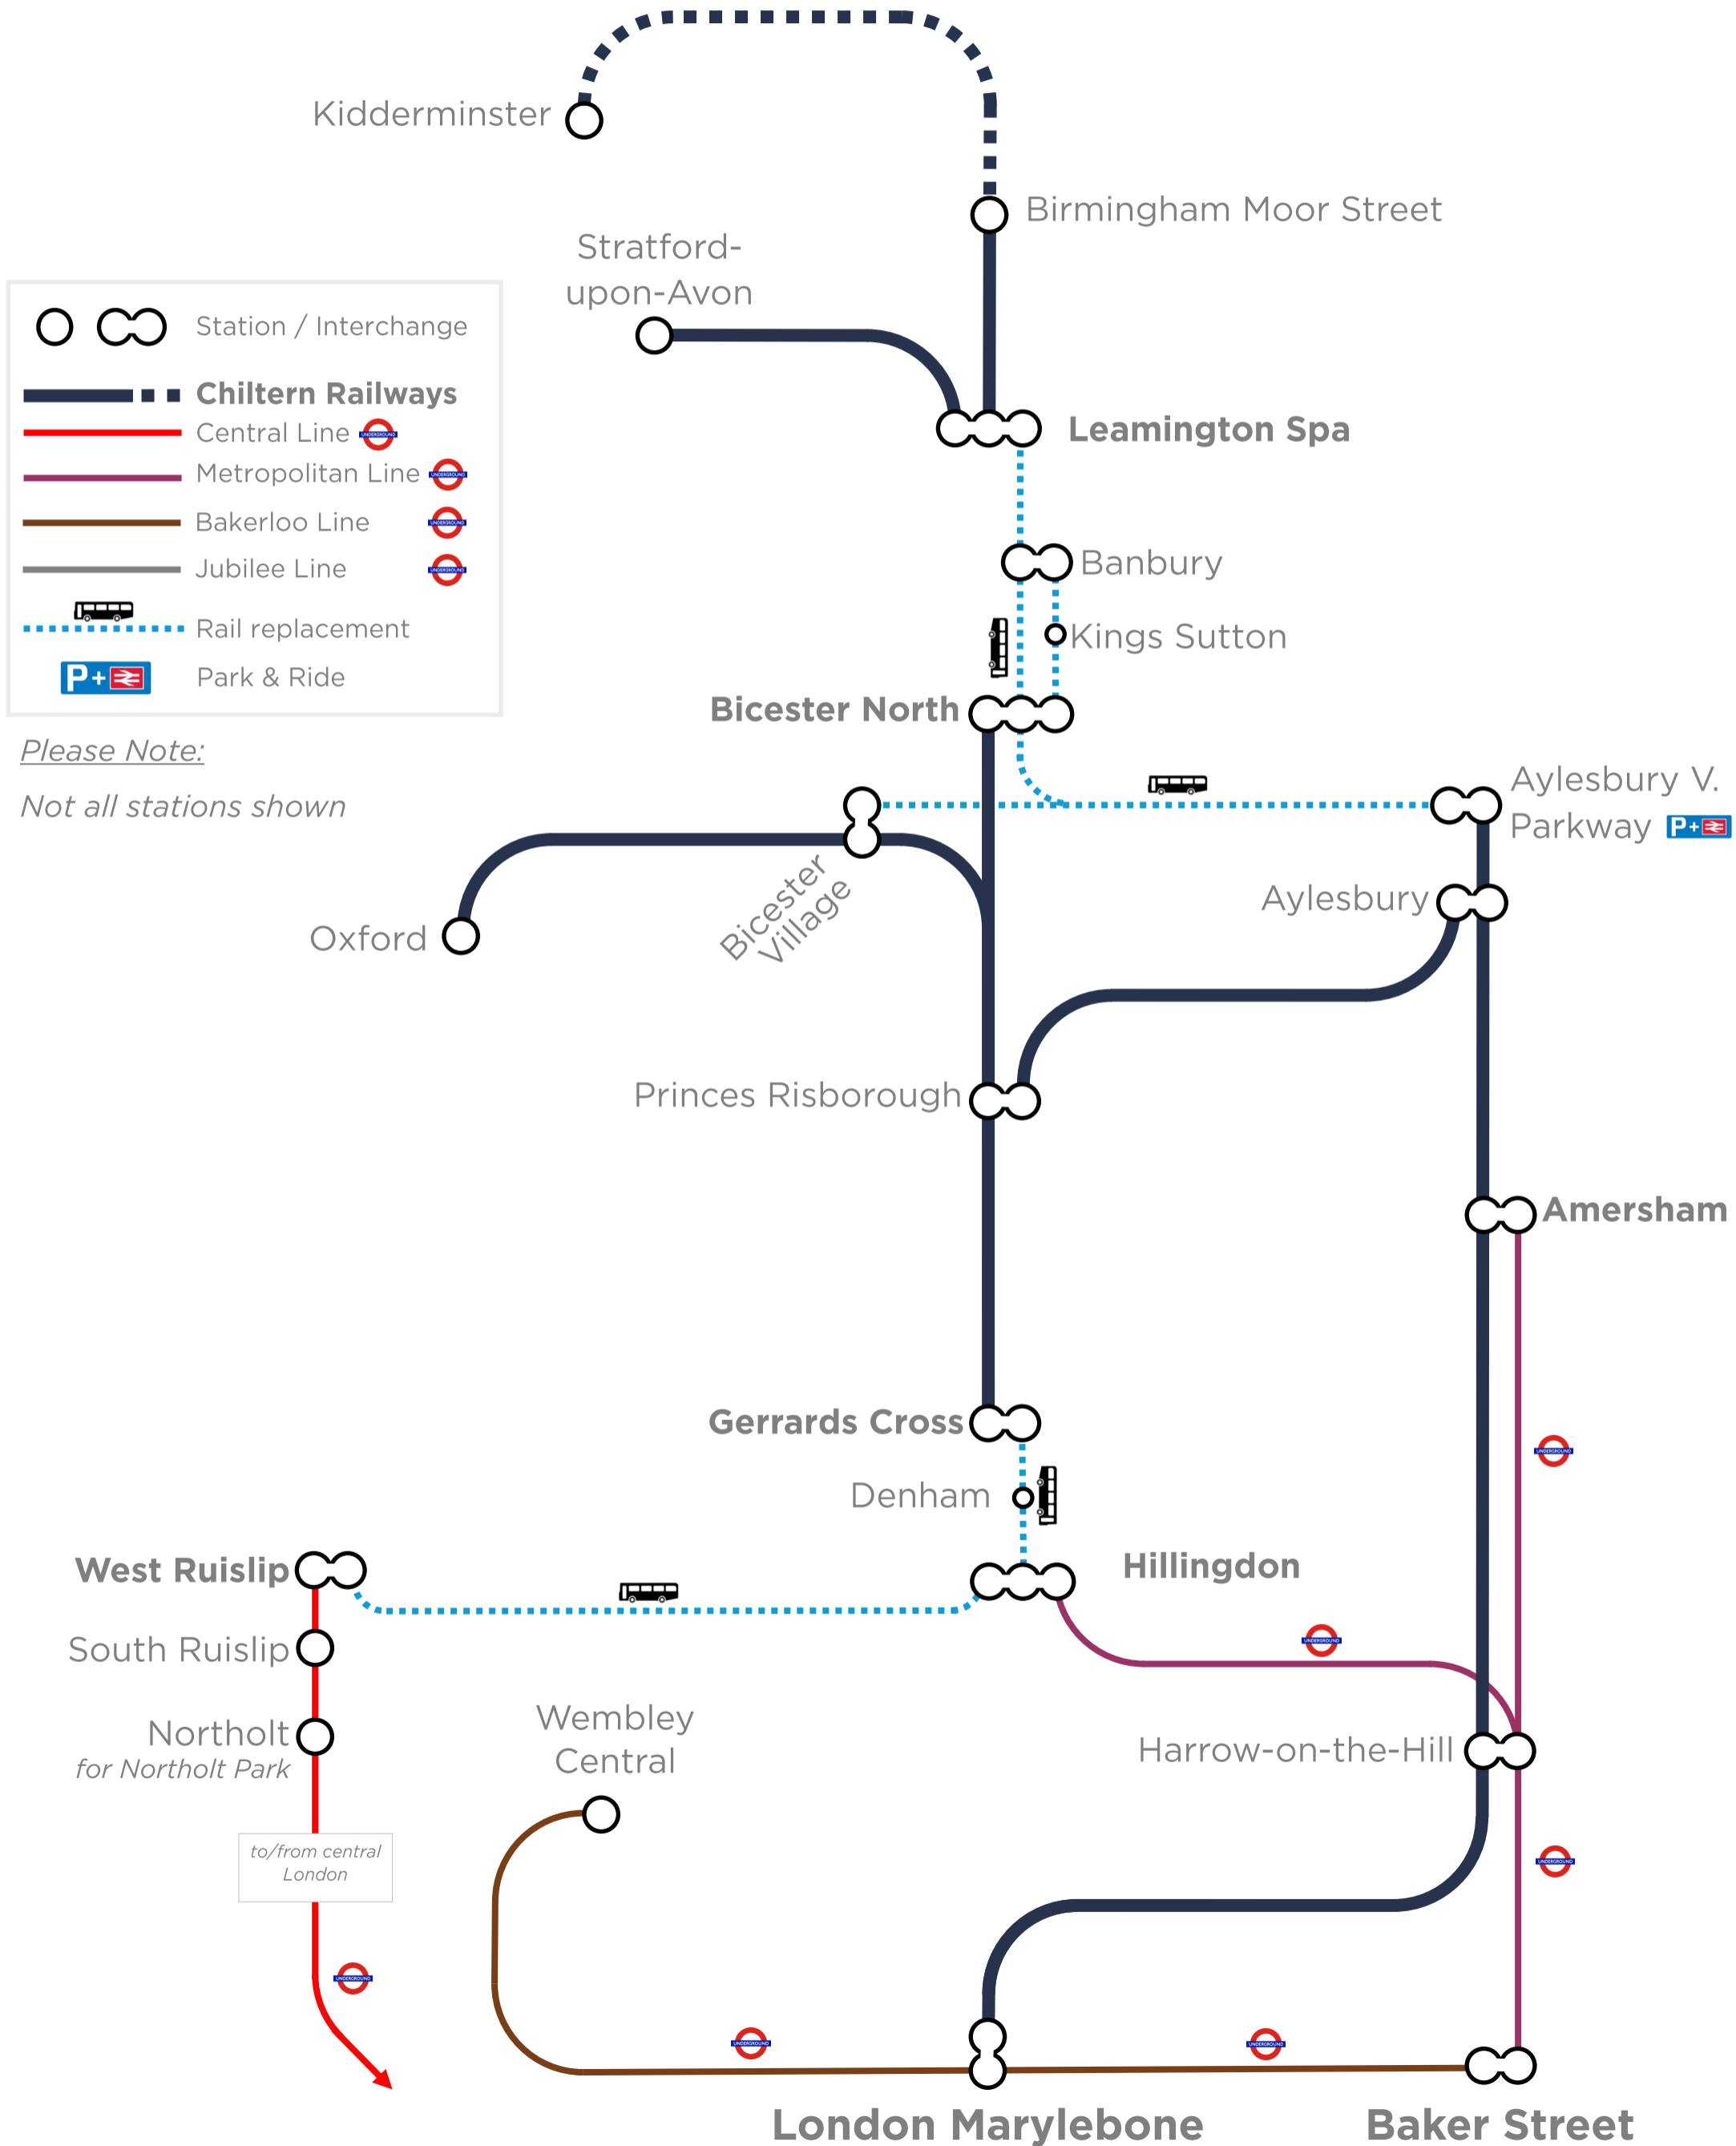

# Train Service Alterations

Sunday 16th January 2022 — before 1300

# Train Service Alterations

Sunday 16th January 2022 — After 1300