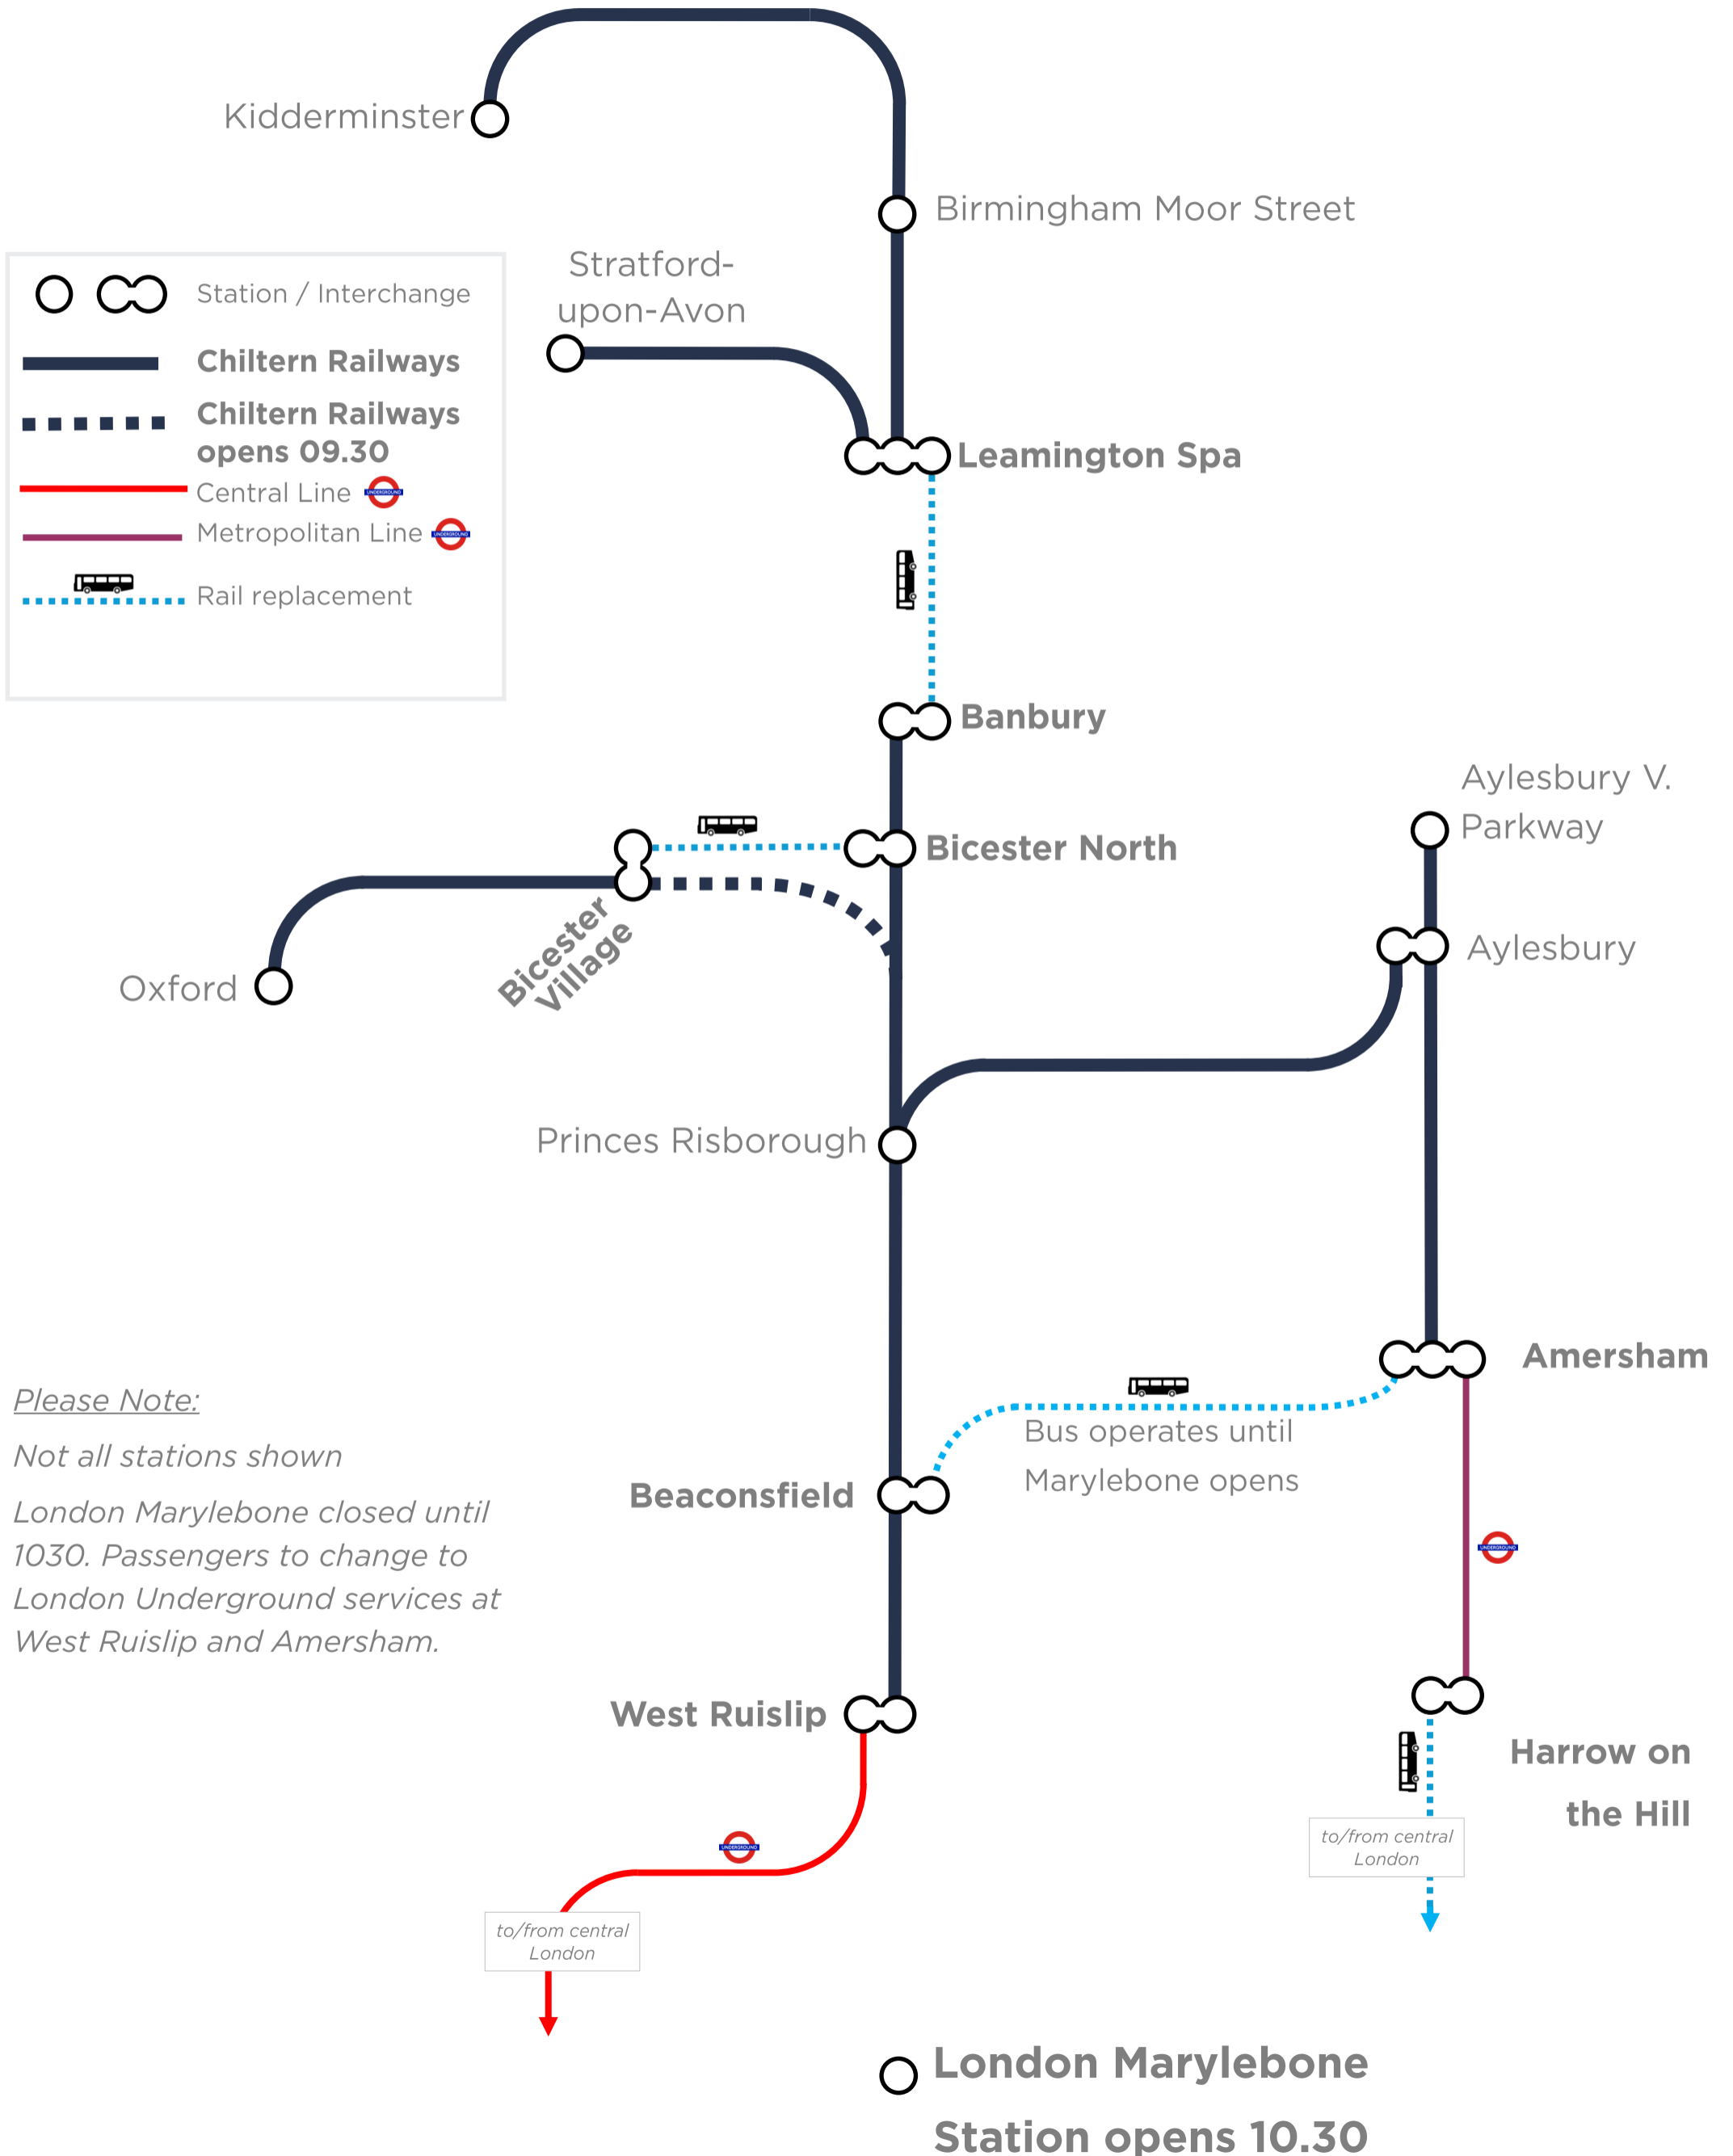

Train Service Alterations

Sunday 12 September 2021 — Before 10.30AM

Train Service Alterations

Sunday 12 September 2021 — After 10.30AM