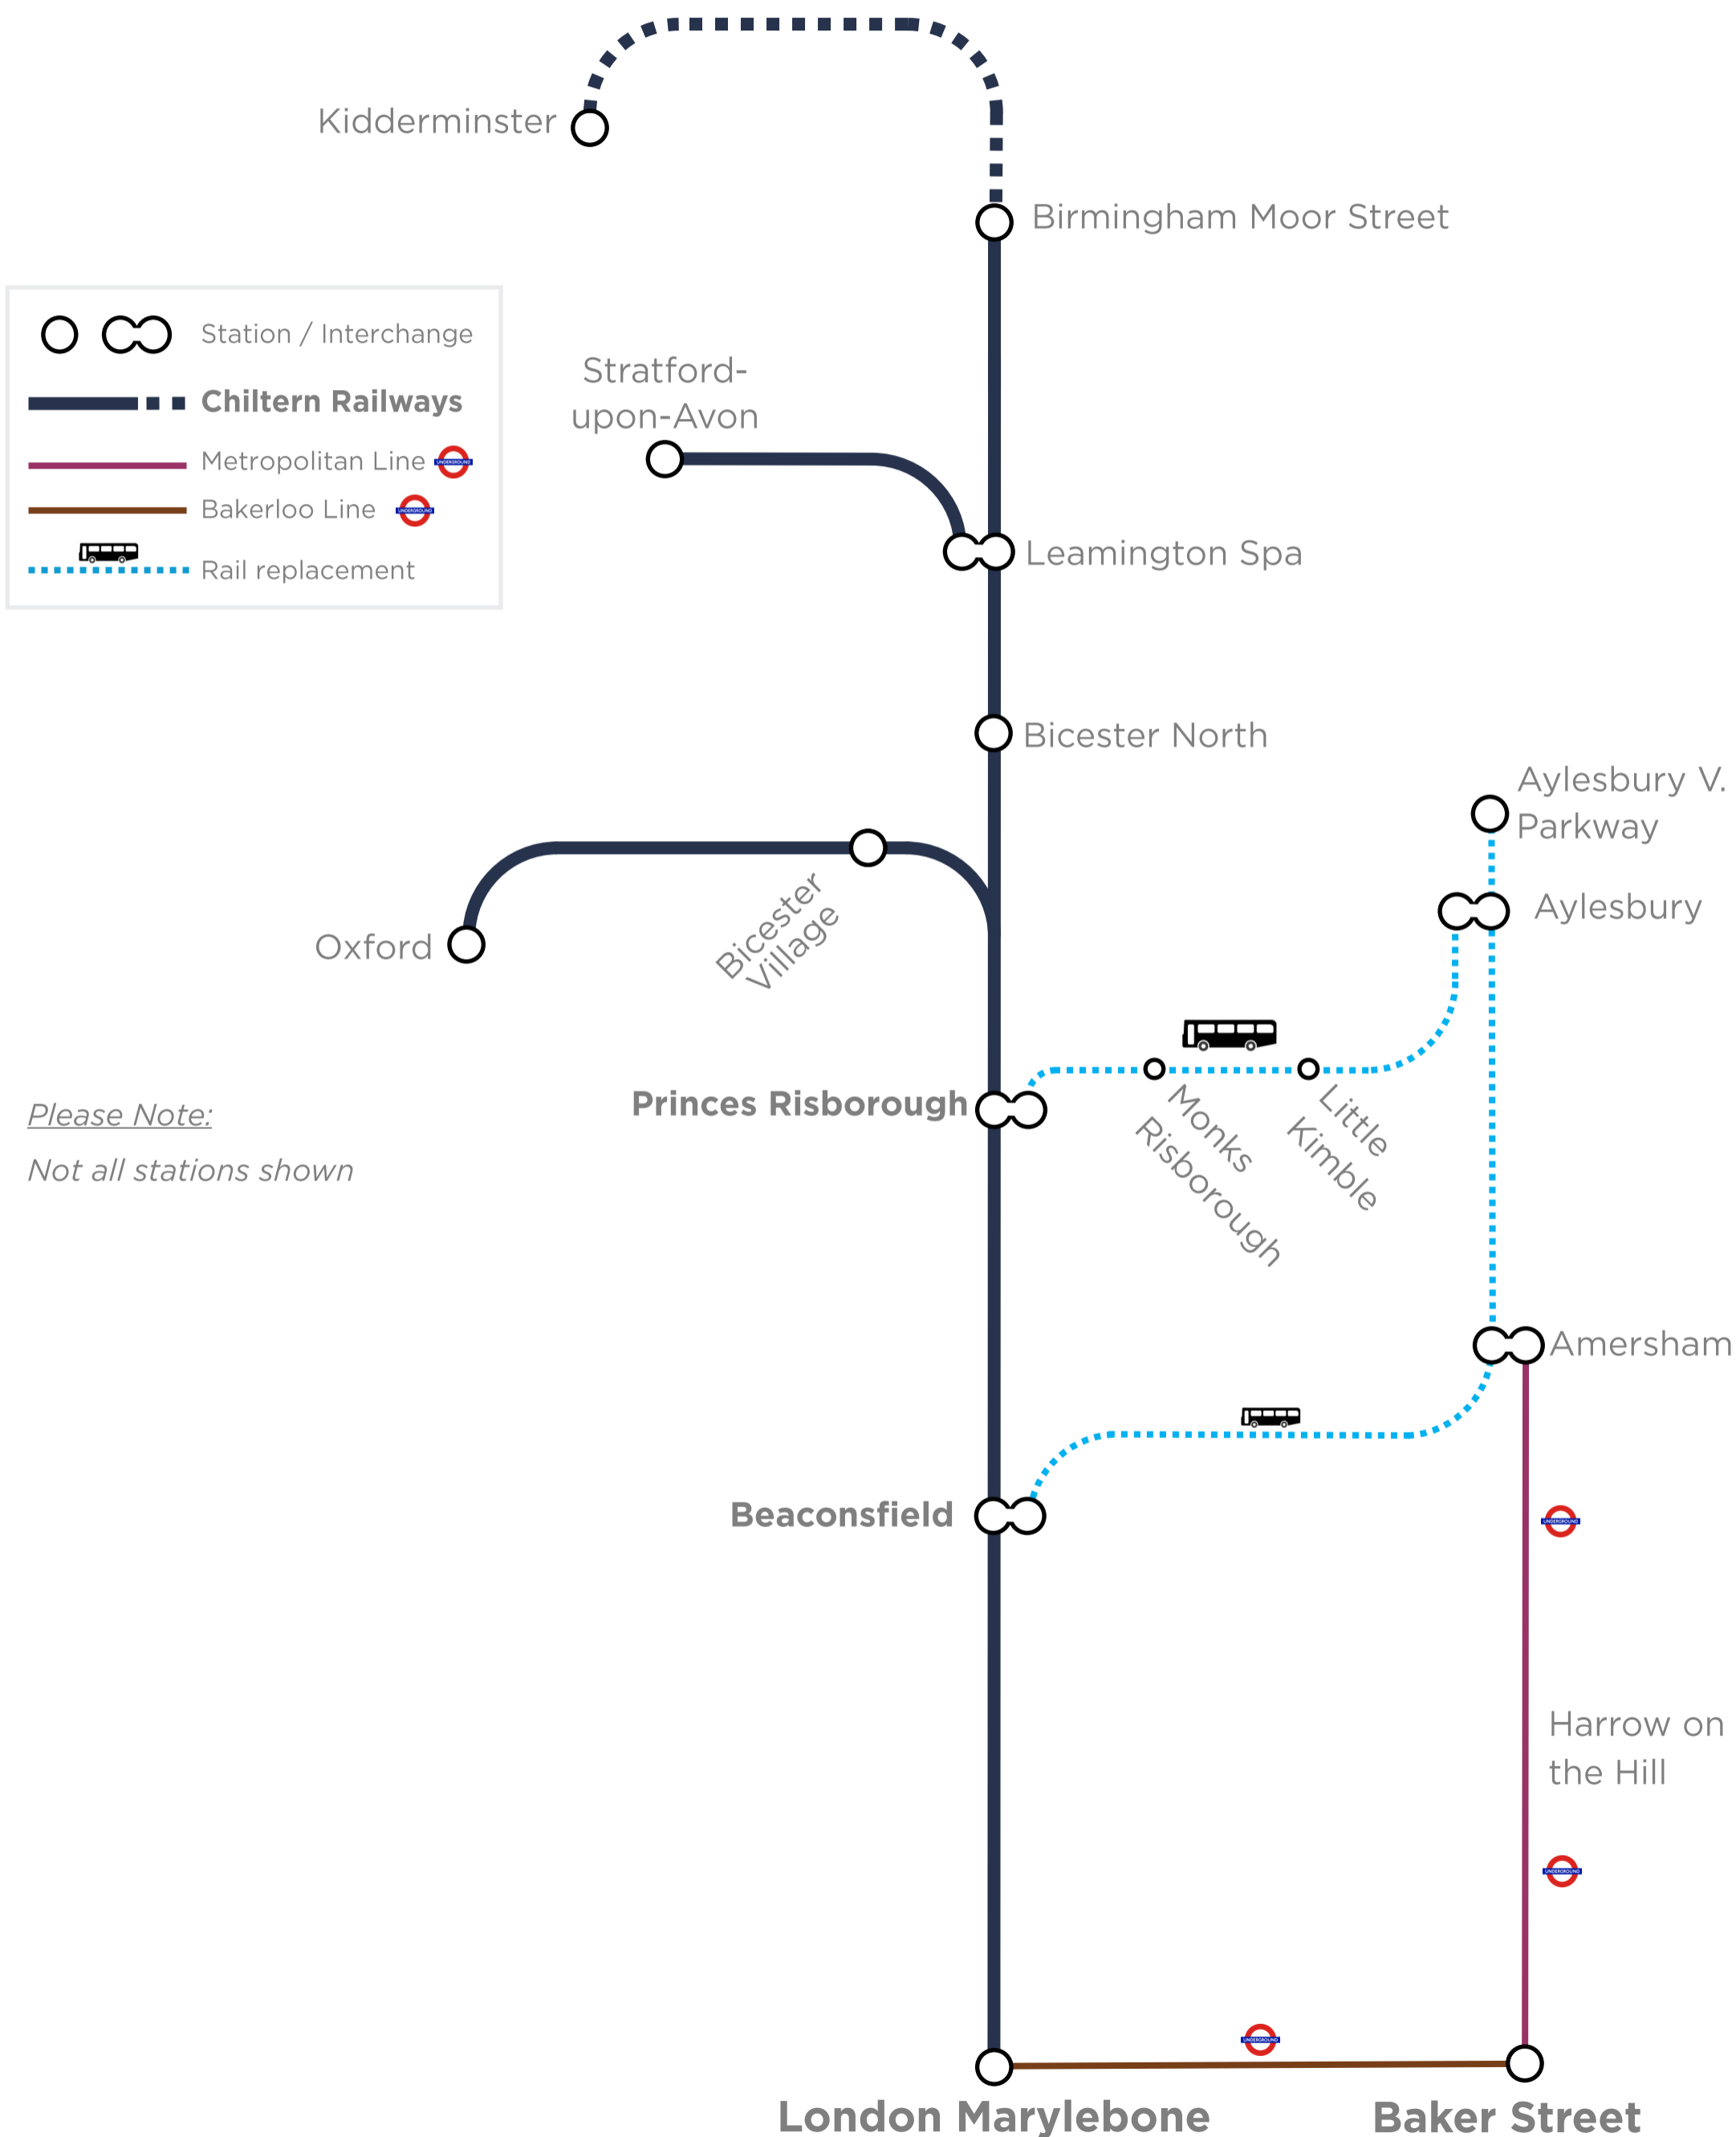

Train Service Alterations

Sunday 5 December 2021 until 11.00 AM

Please Note:

Not all stations shown