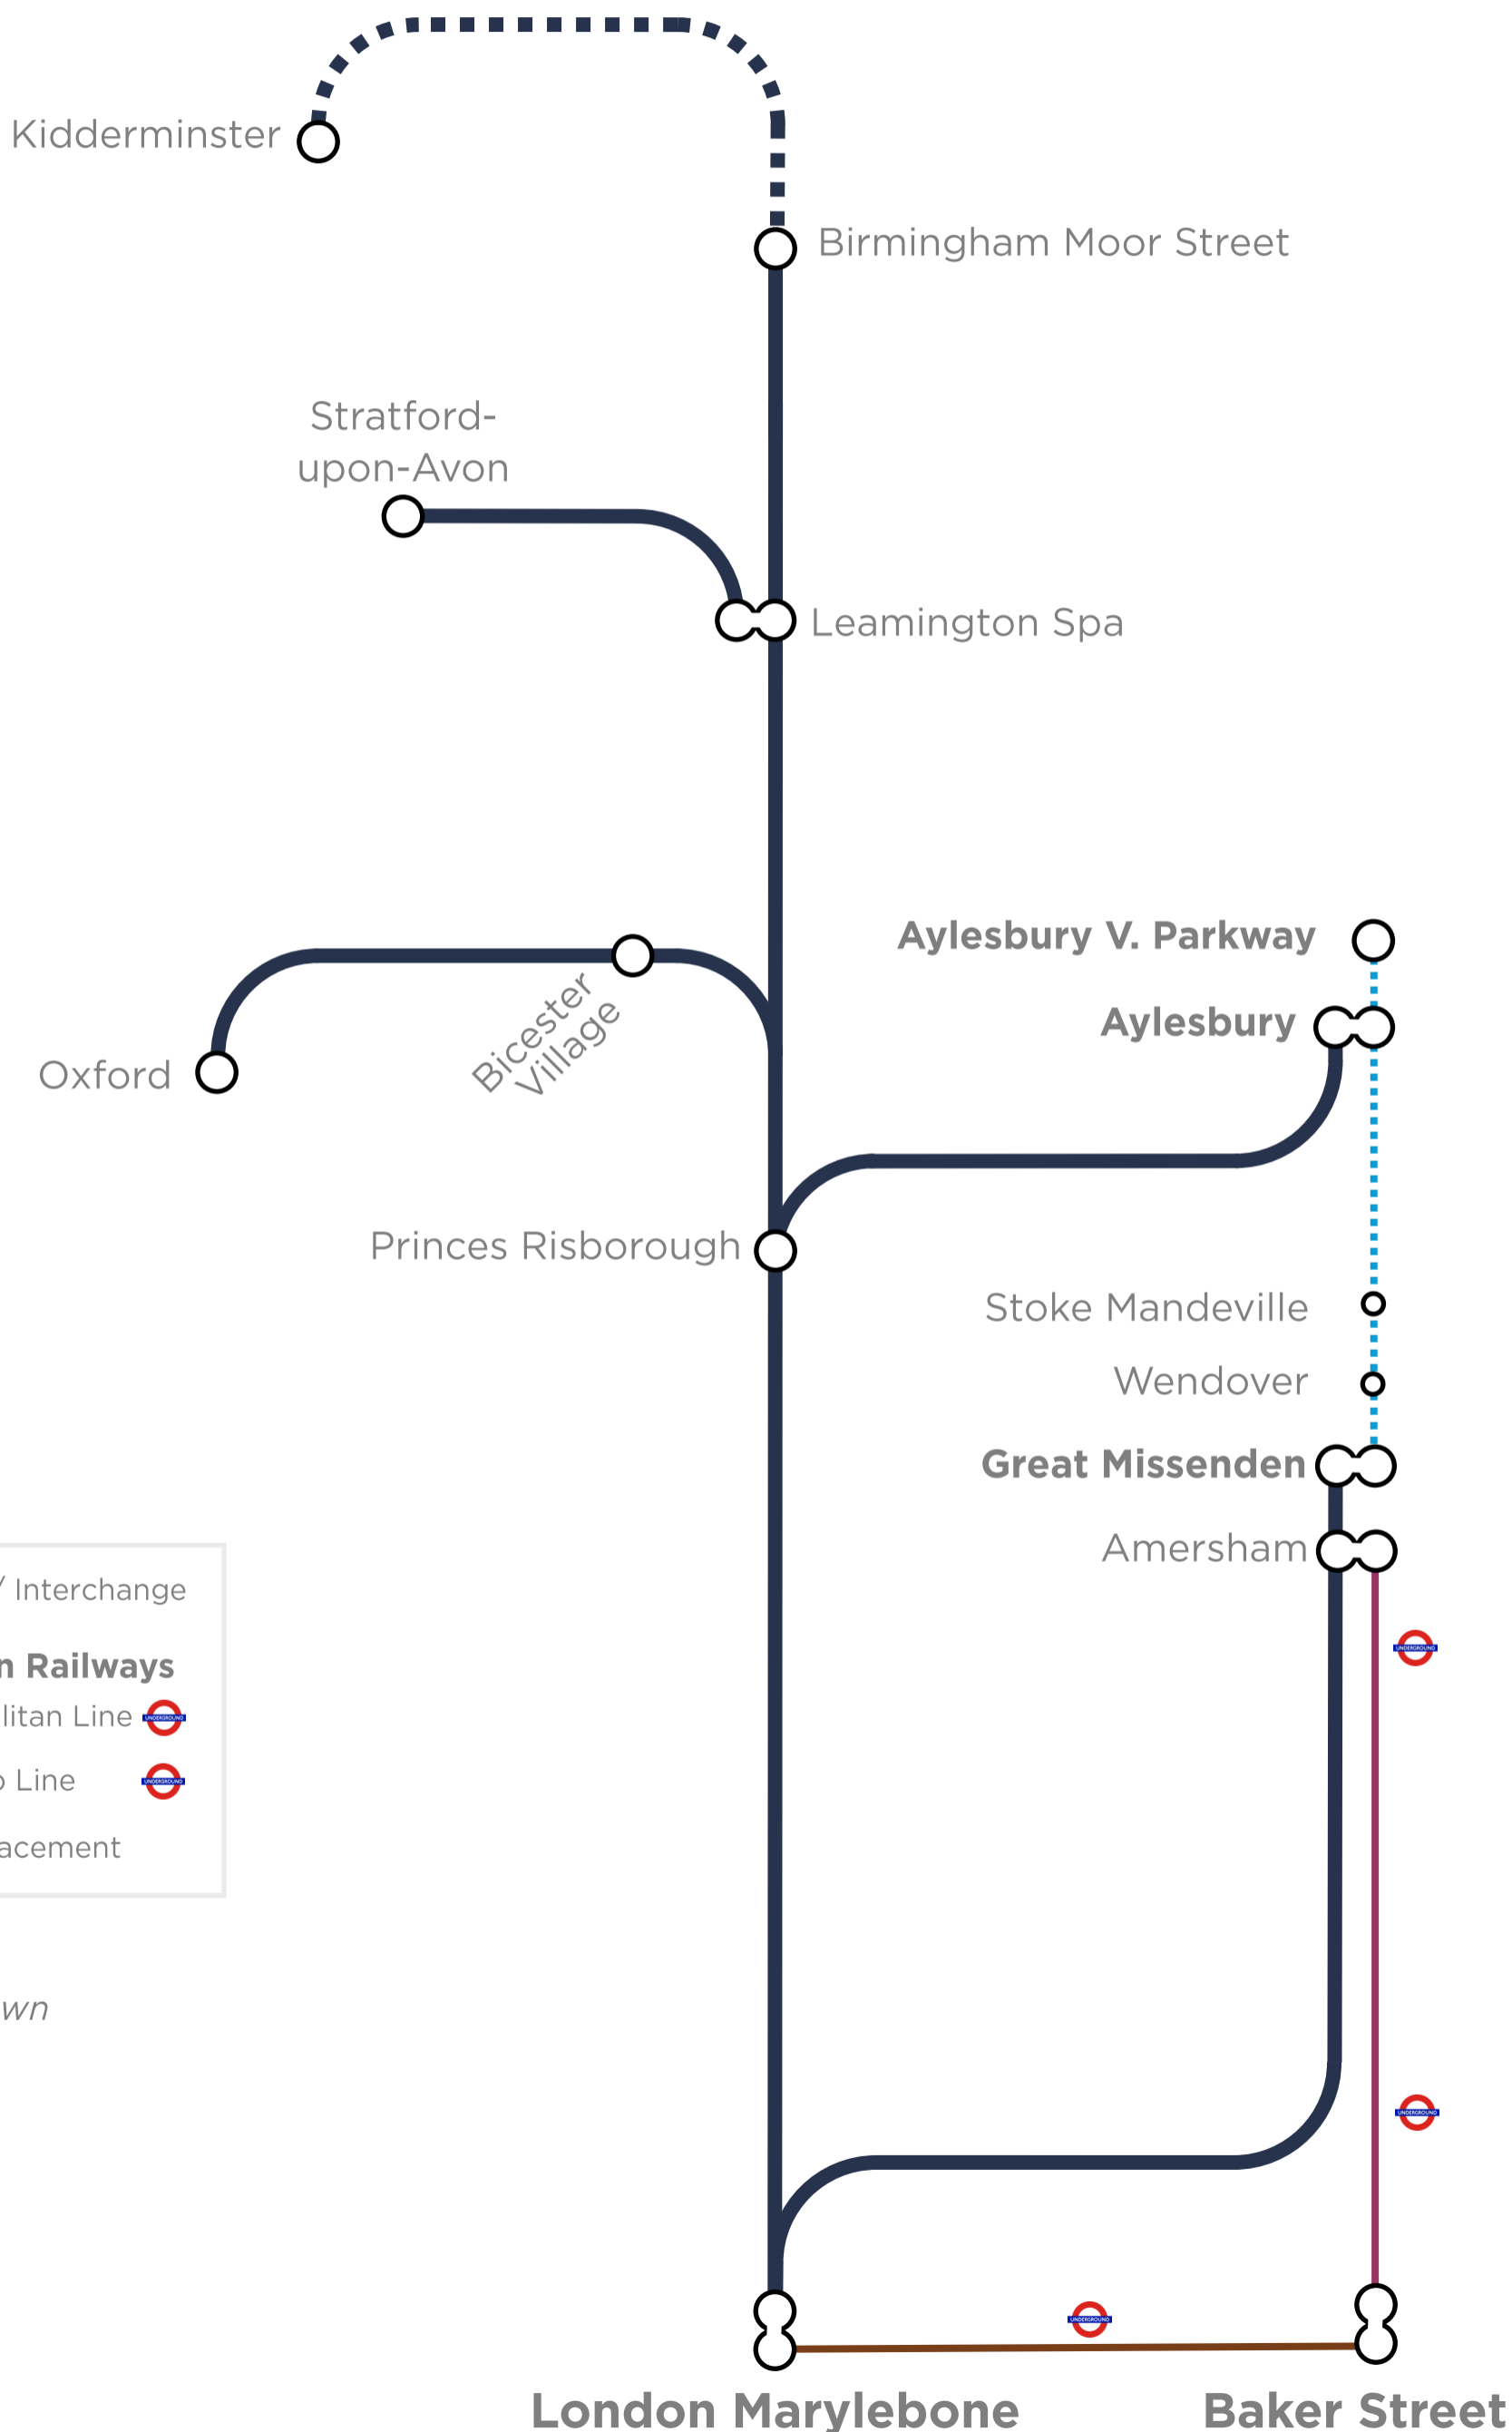

Train Service Alterations

Saturday 30 — Sunday 31 October 2021

○ ∞ Station / Interchange

— ■ — Chiltern Railways

— ⊗ — Metropolitan Line

— ⊗ — Bakerloo Line

⋯ ⊗ — Rail replacement

Please Note:

Not all stations shown