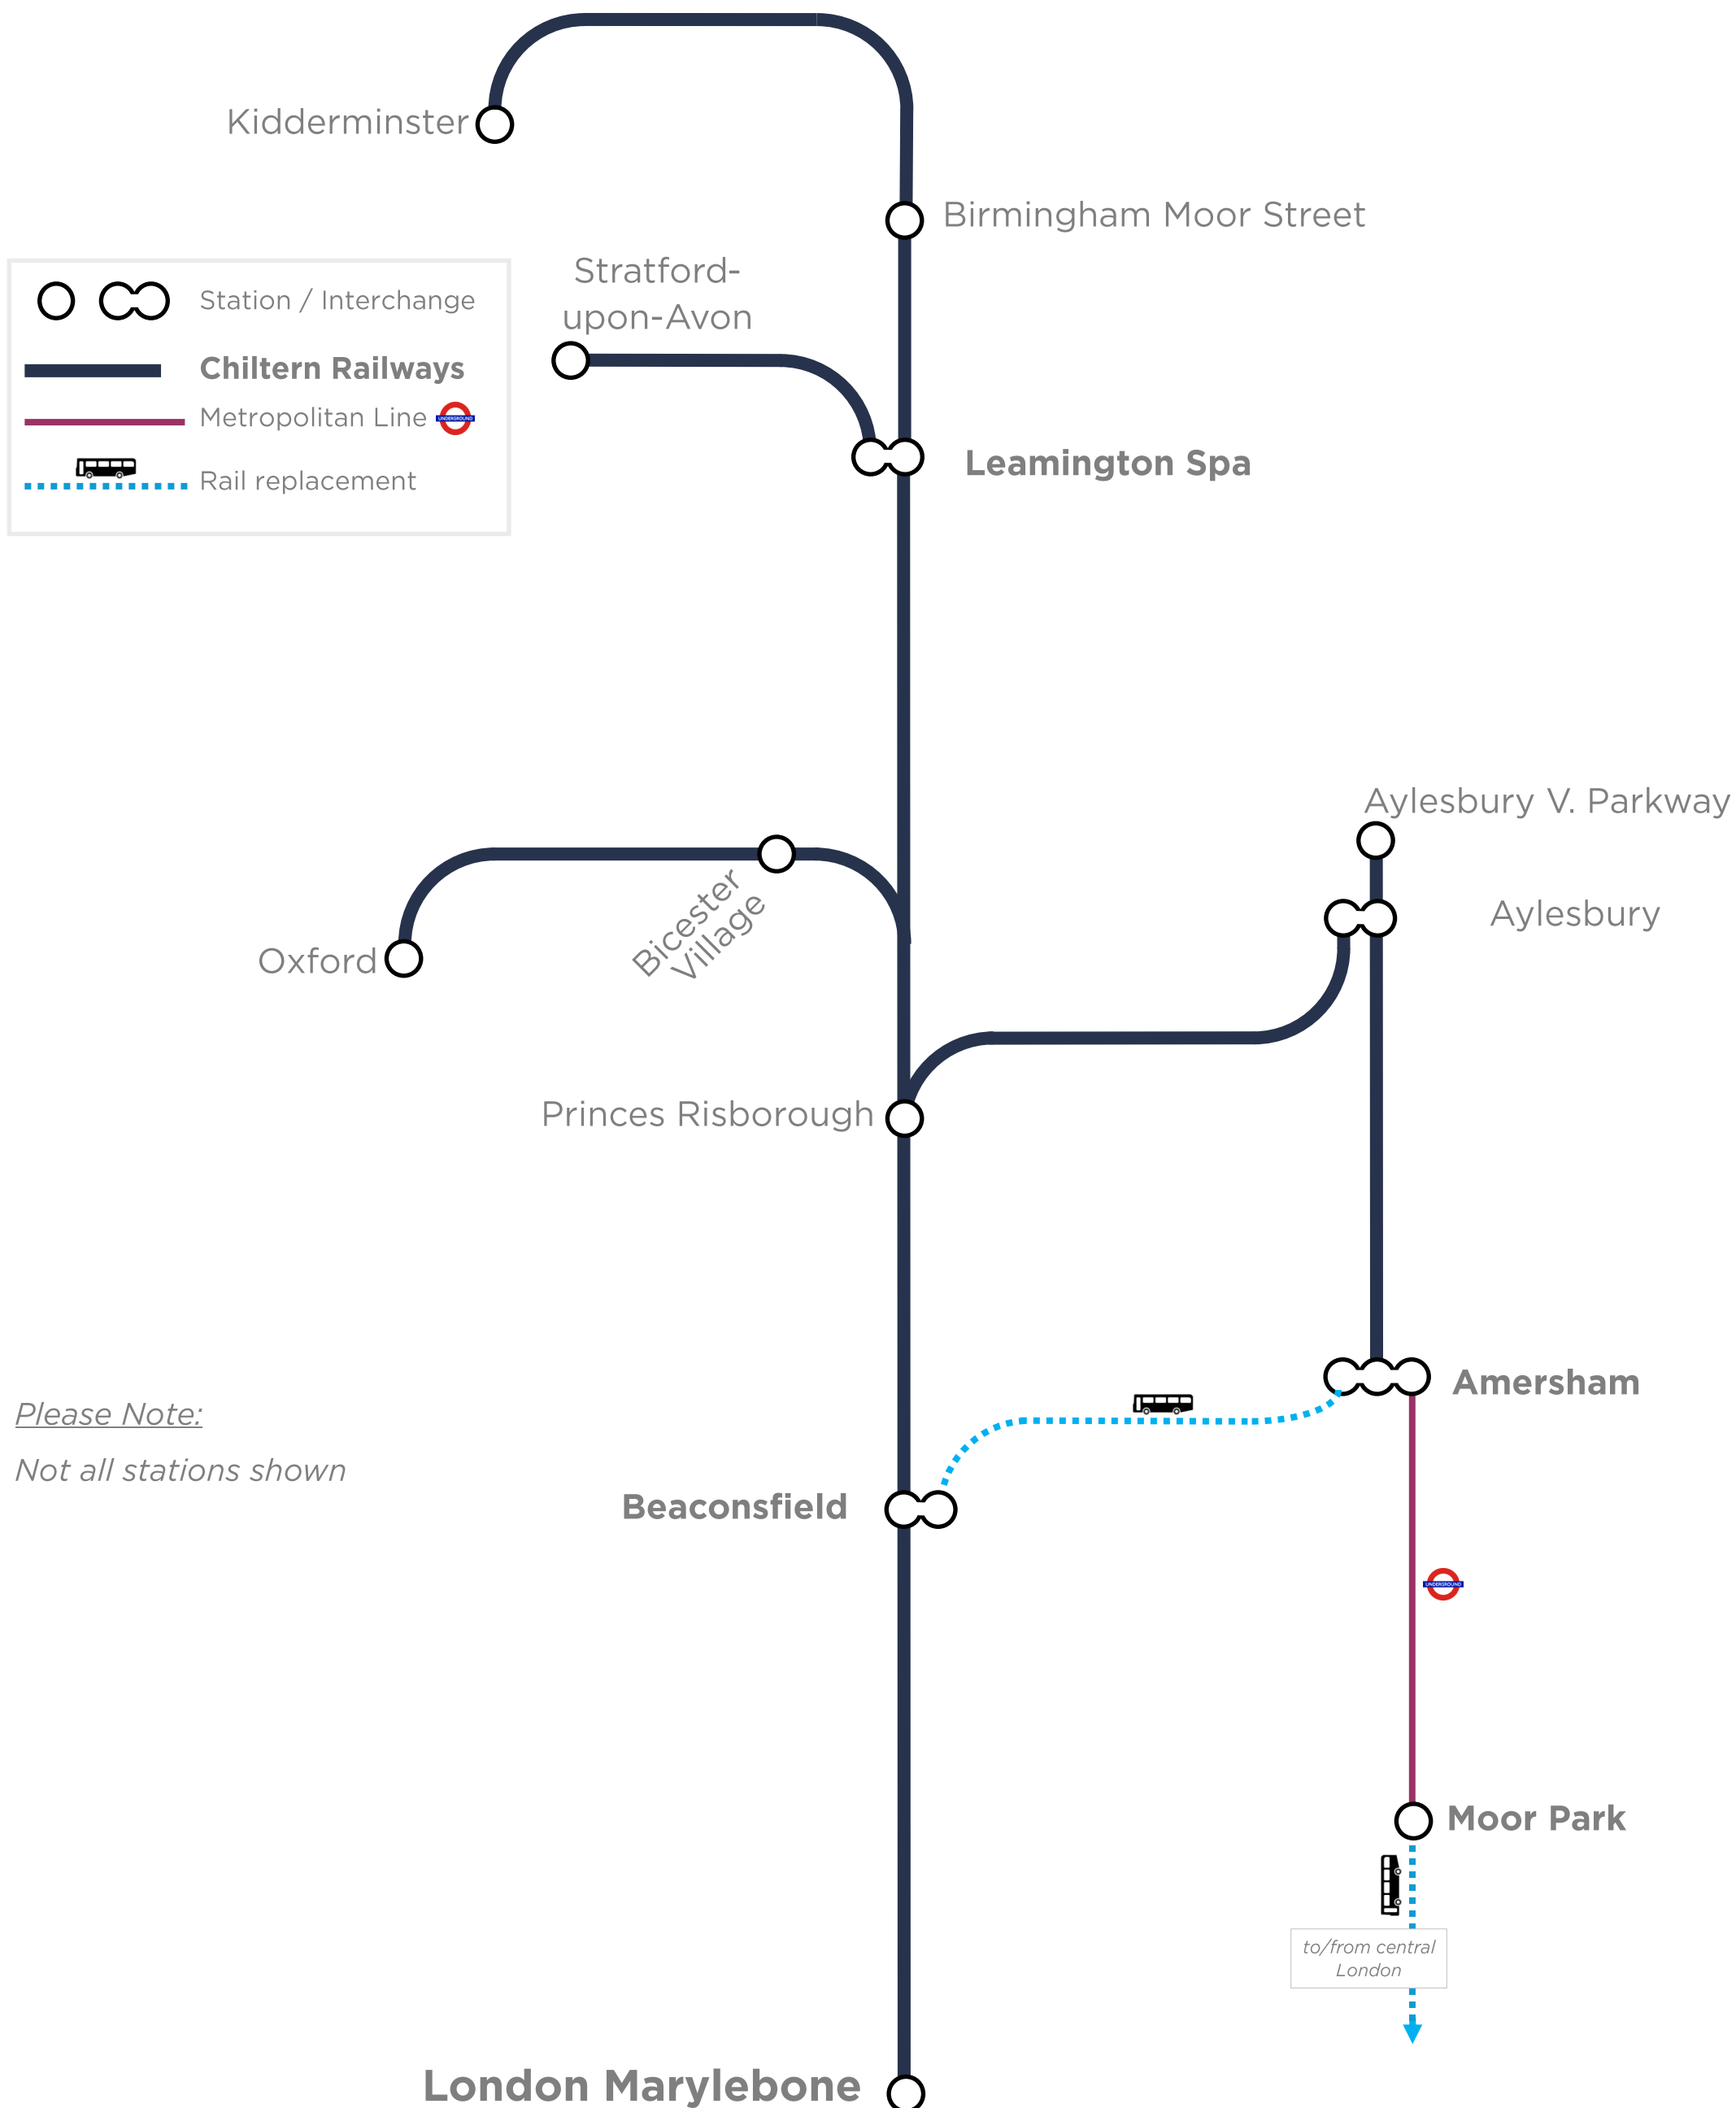

Train Service Alterations

Saturday 20 — Sunday 21 November 2021

Please Note:

Not all stations shown