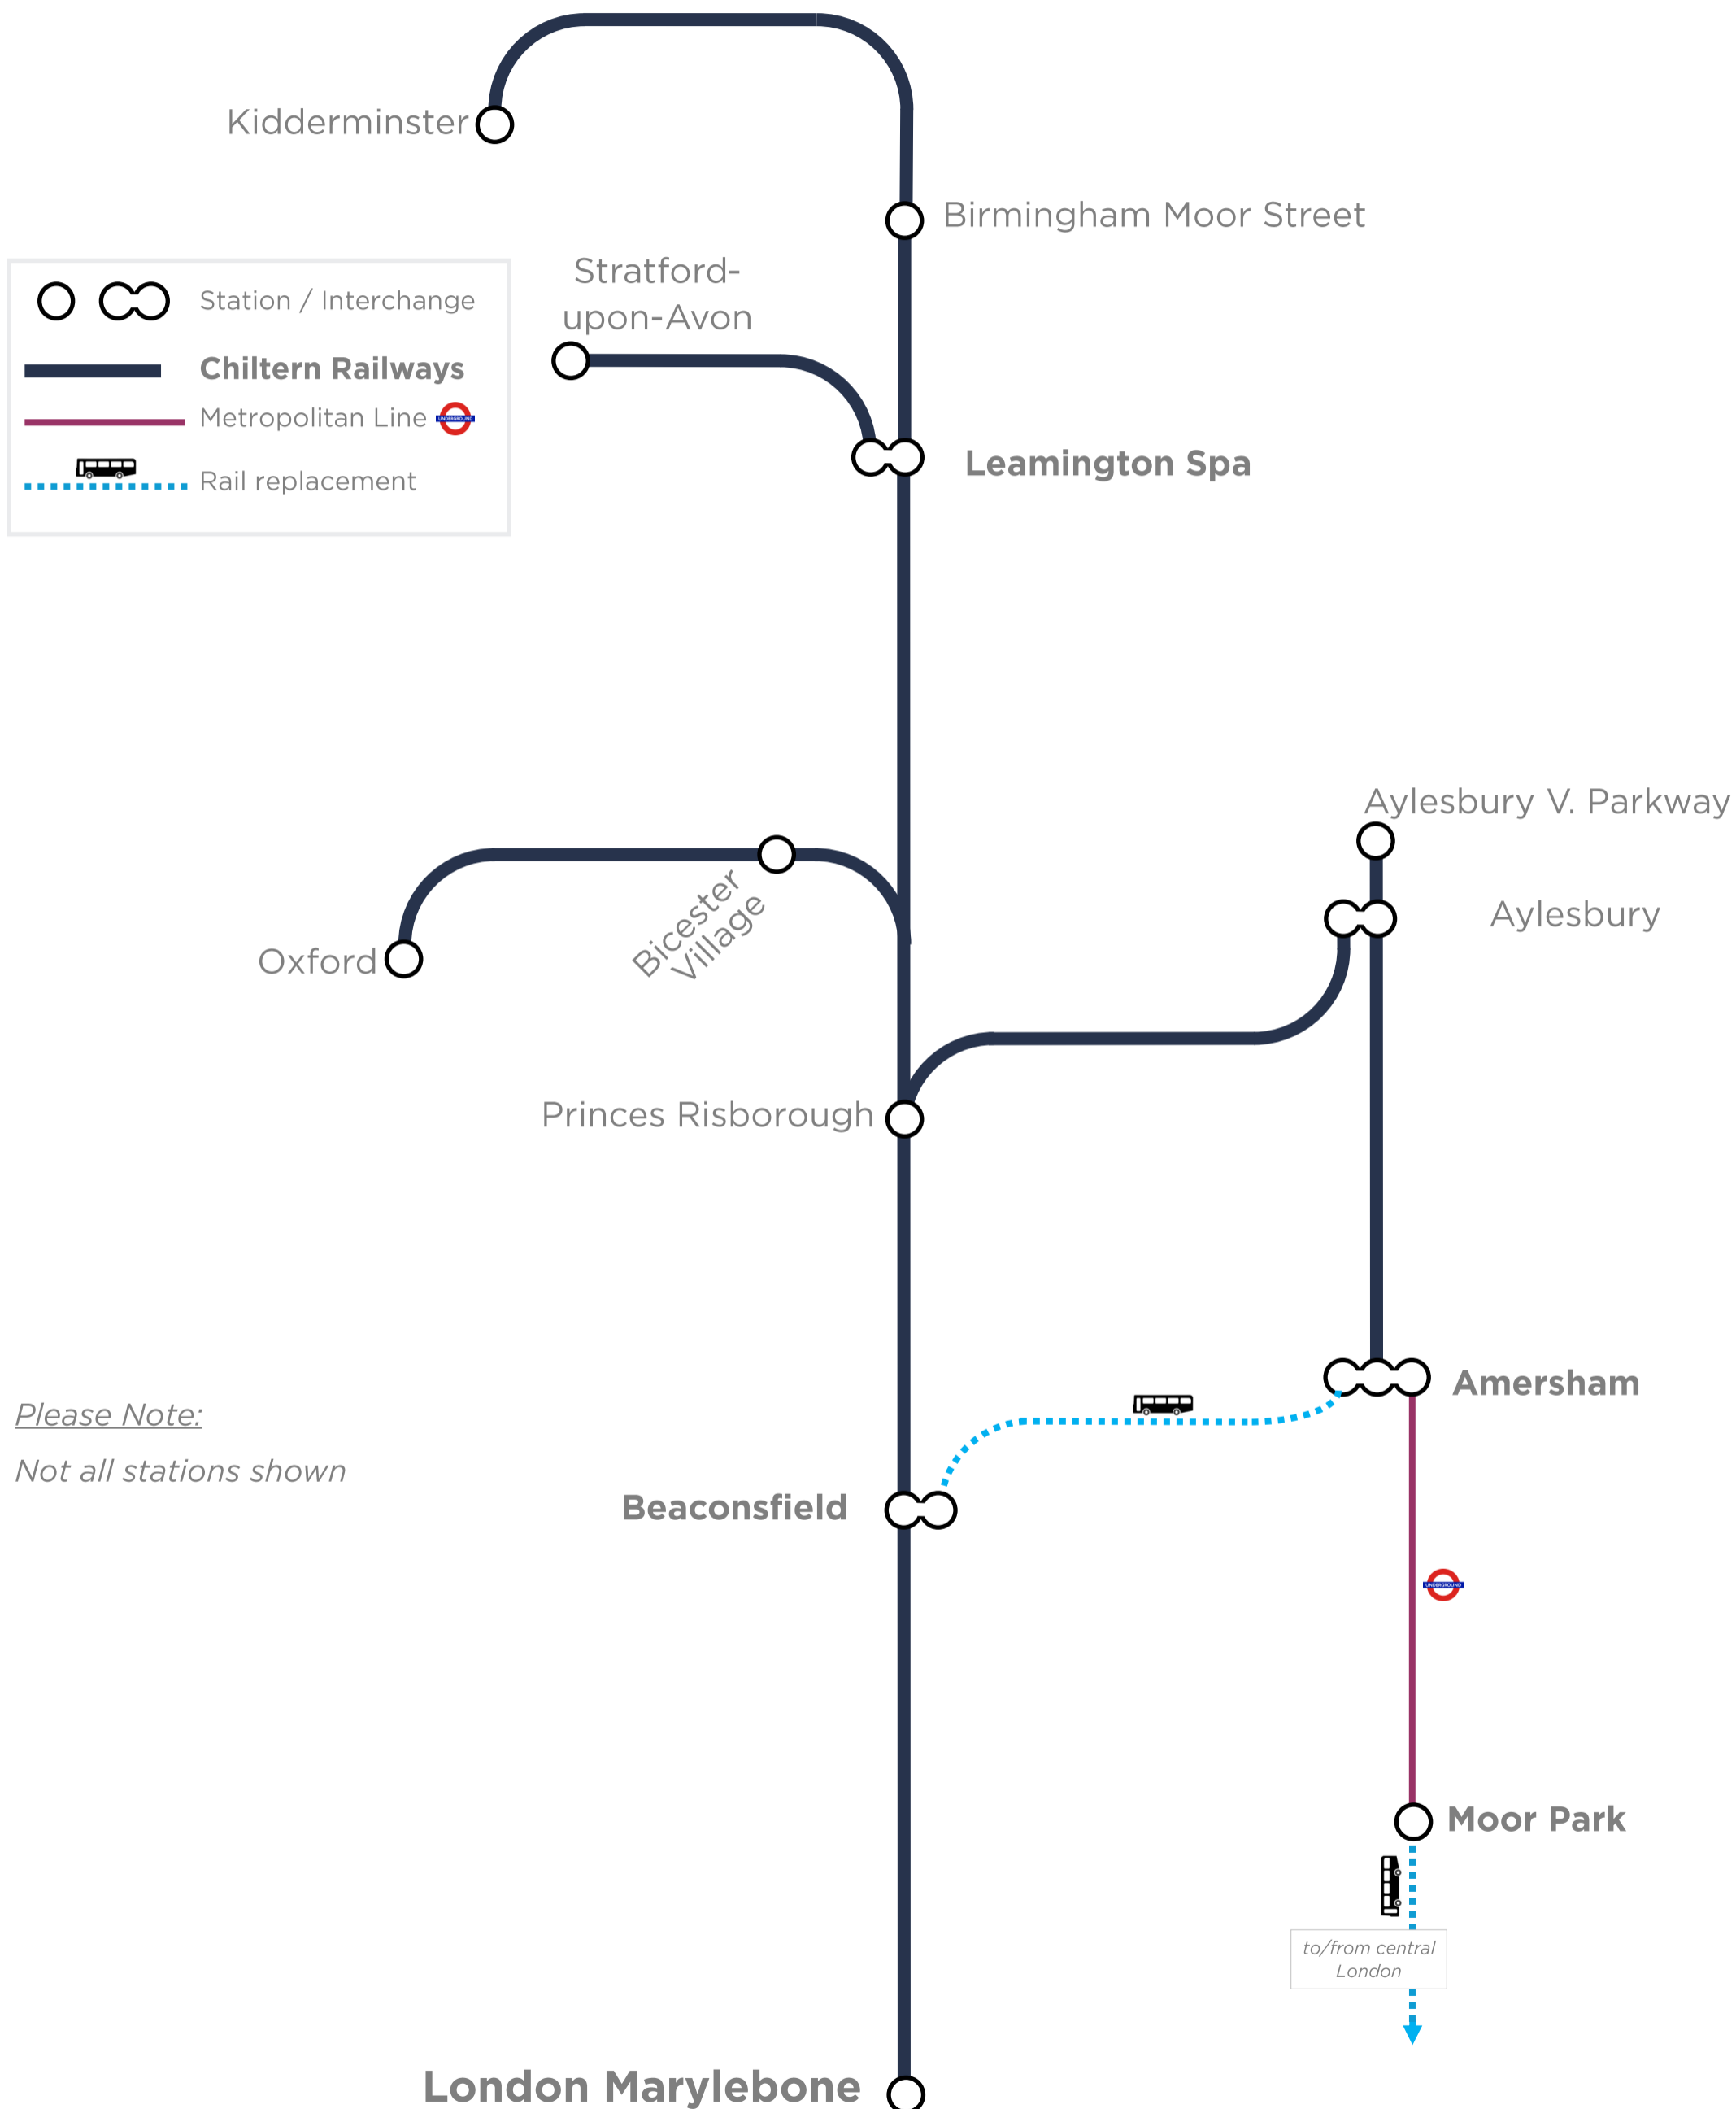

Train Service Alterations

Saturday 16— Sunday 17 October 2021

Please Note:

Not all stations shown

to/from central London