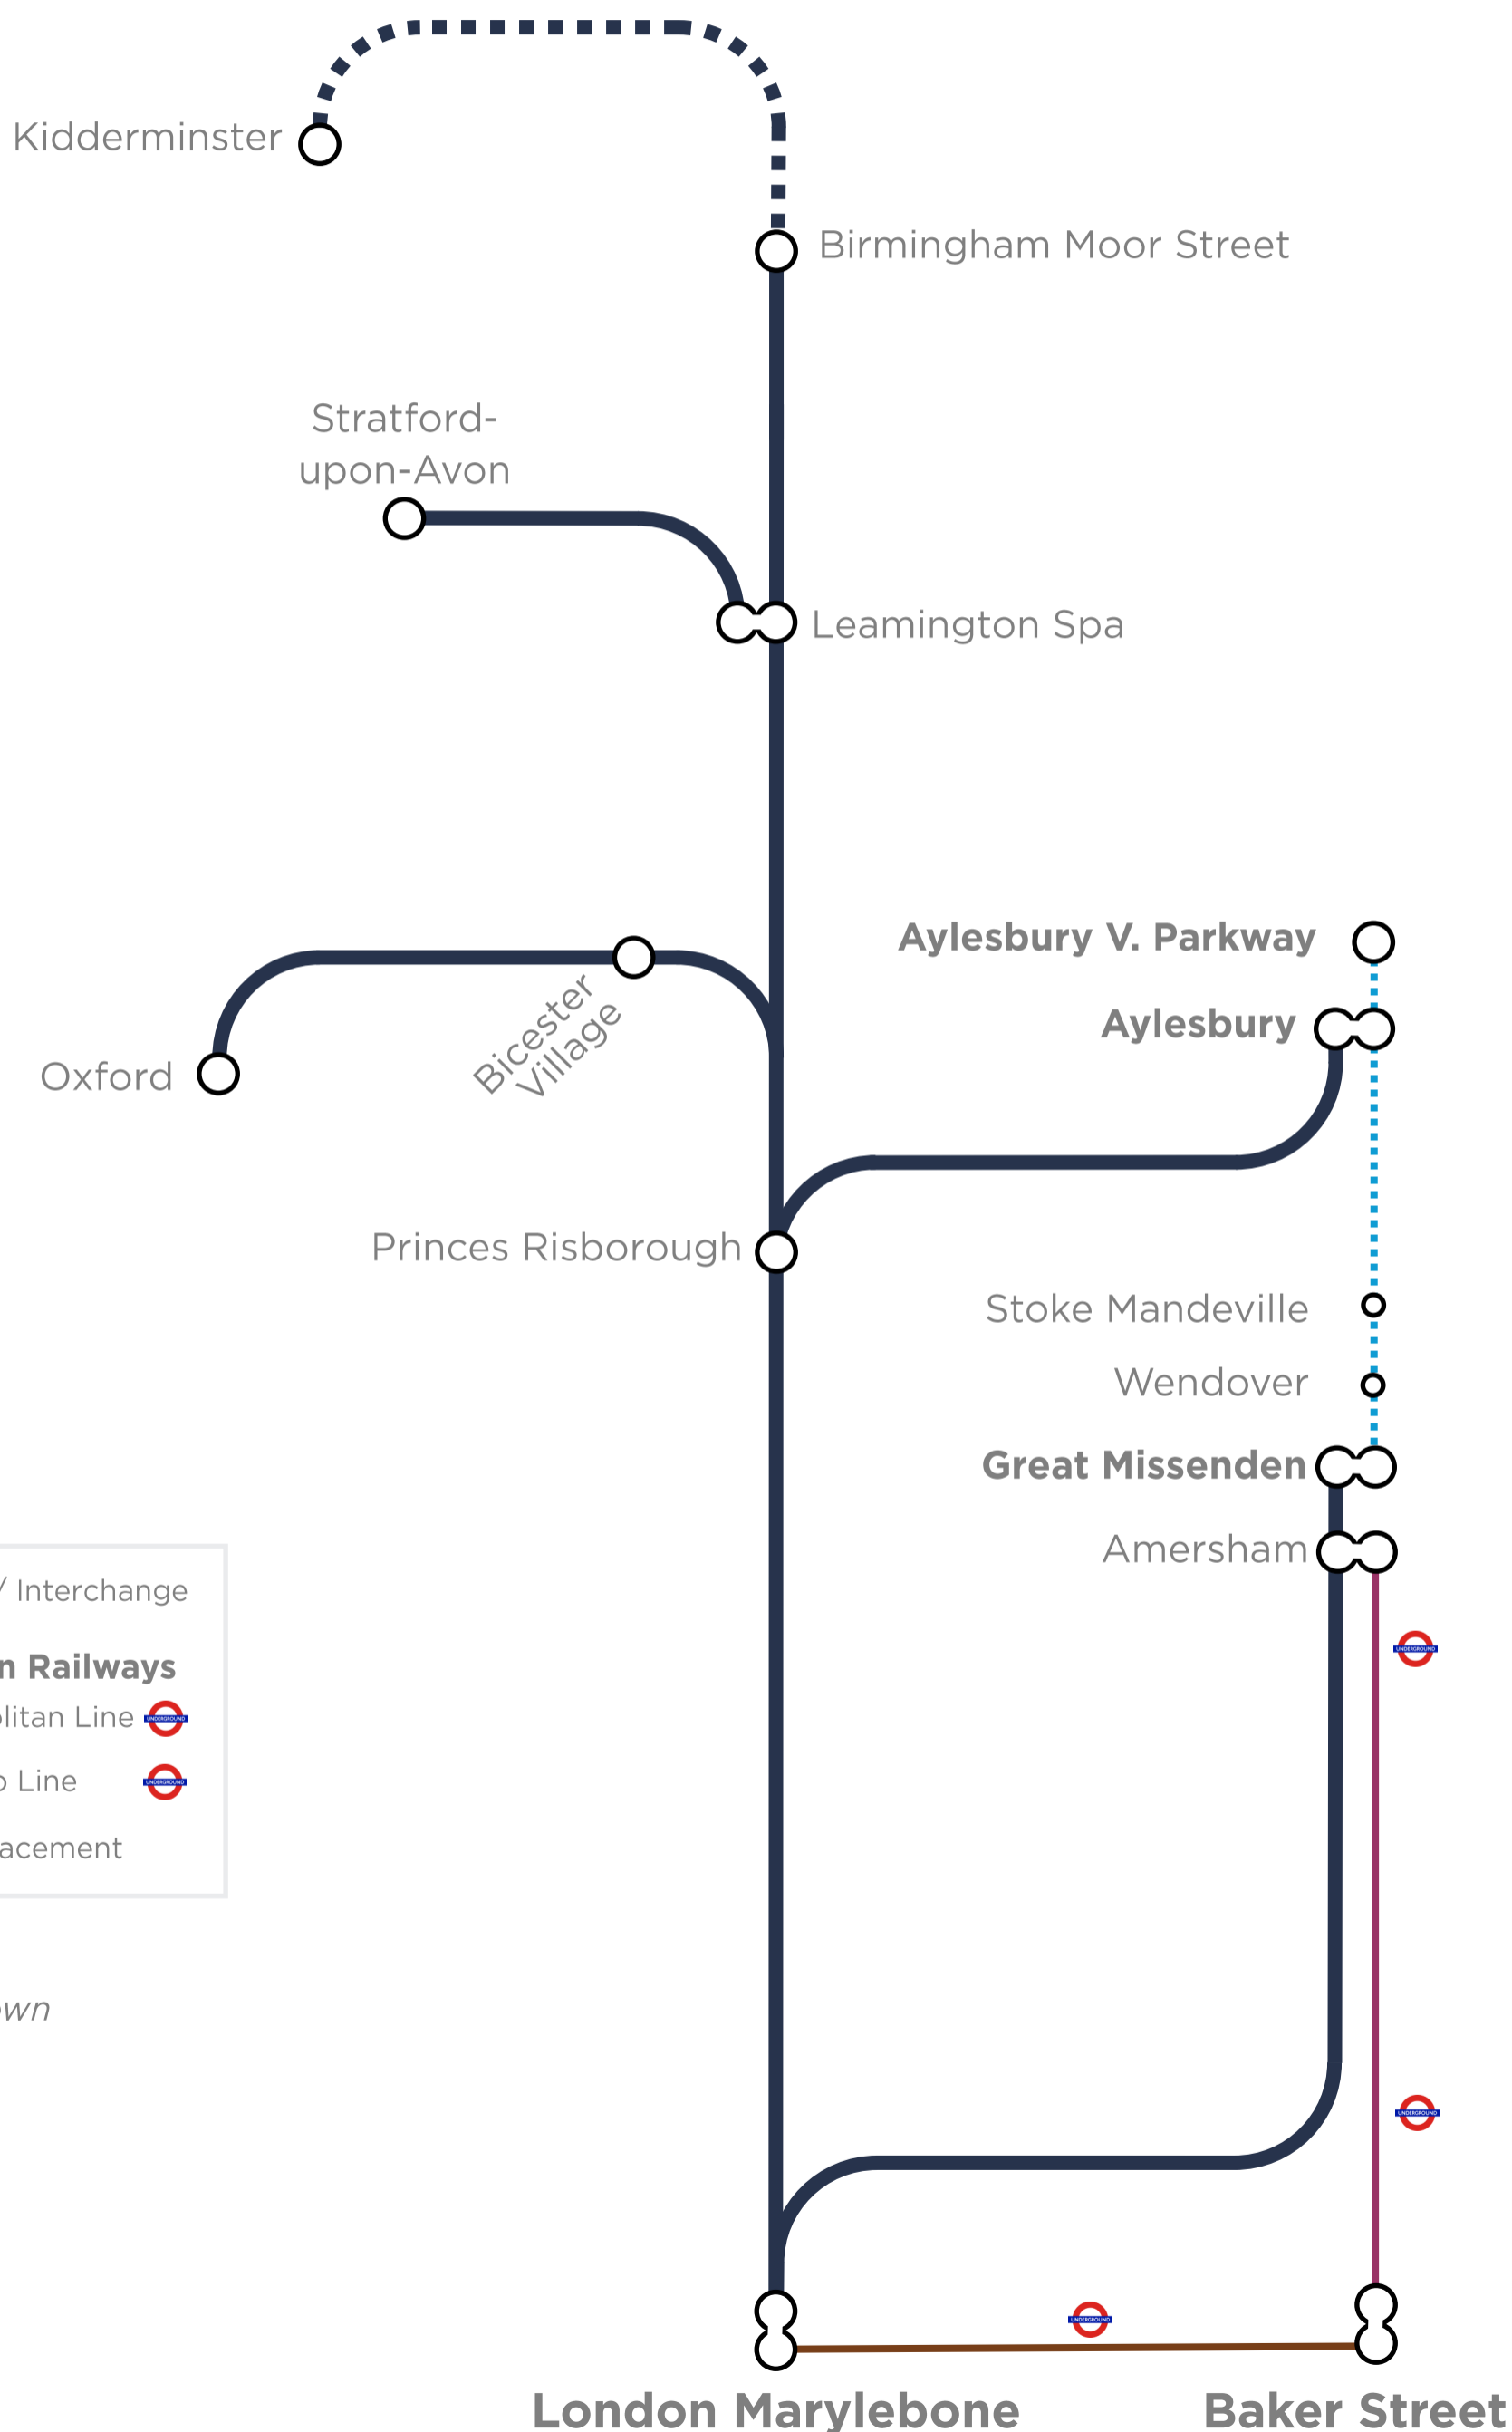

# Train Service Alterations

Saturday 06 — Sunday 07 November 2021

○ ○ Station / Interchange

— ■ — Chiltern Railways

— Metropolitan Line

— Bakerloo Line

⋯ Rail replacement

*Please Note:*  
Not all stations shown