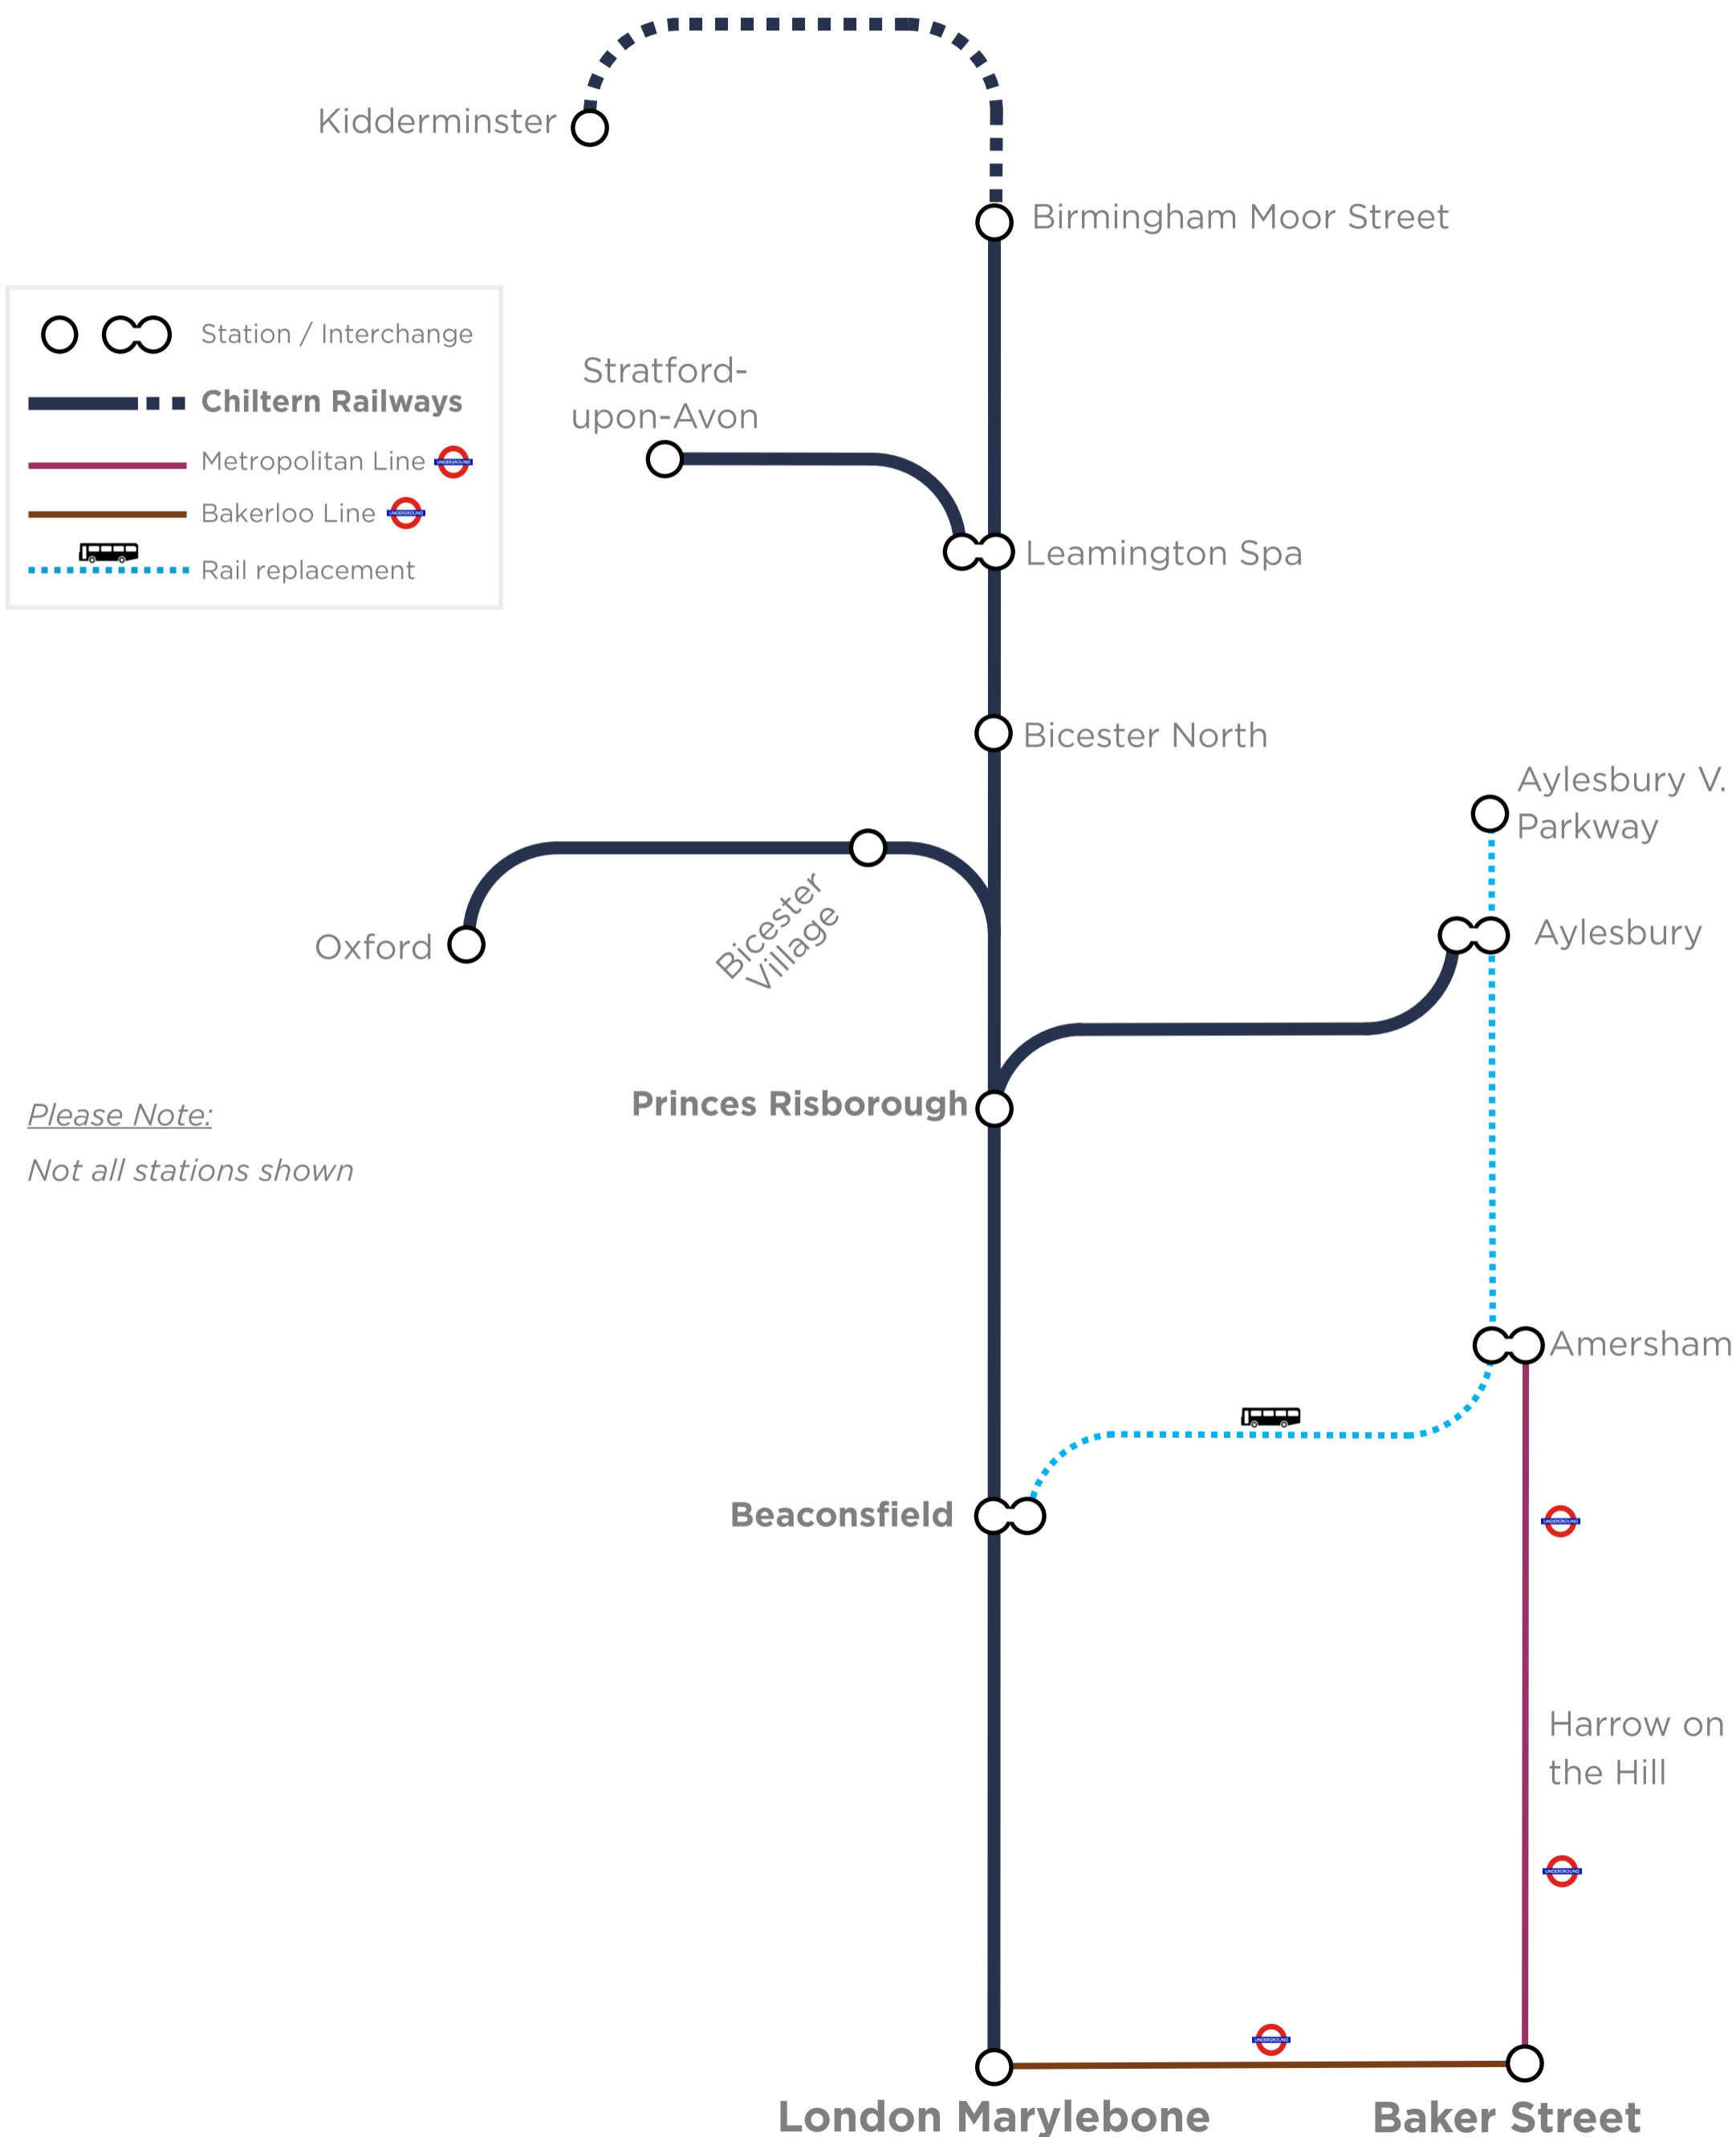

Train Service Alterations

Saturday 1st, Sunday 2nd and Monday 3rd January 2022

Please Note:

Not all stations shown