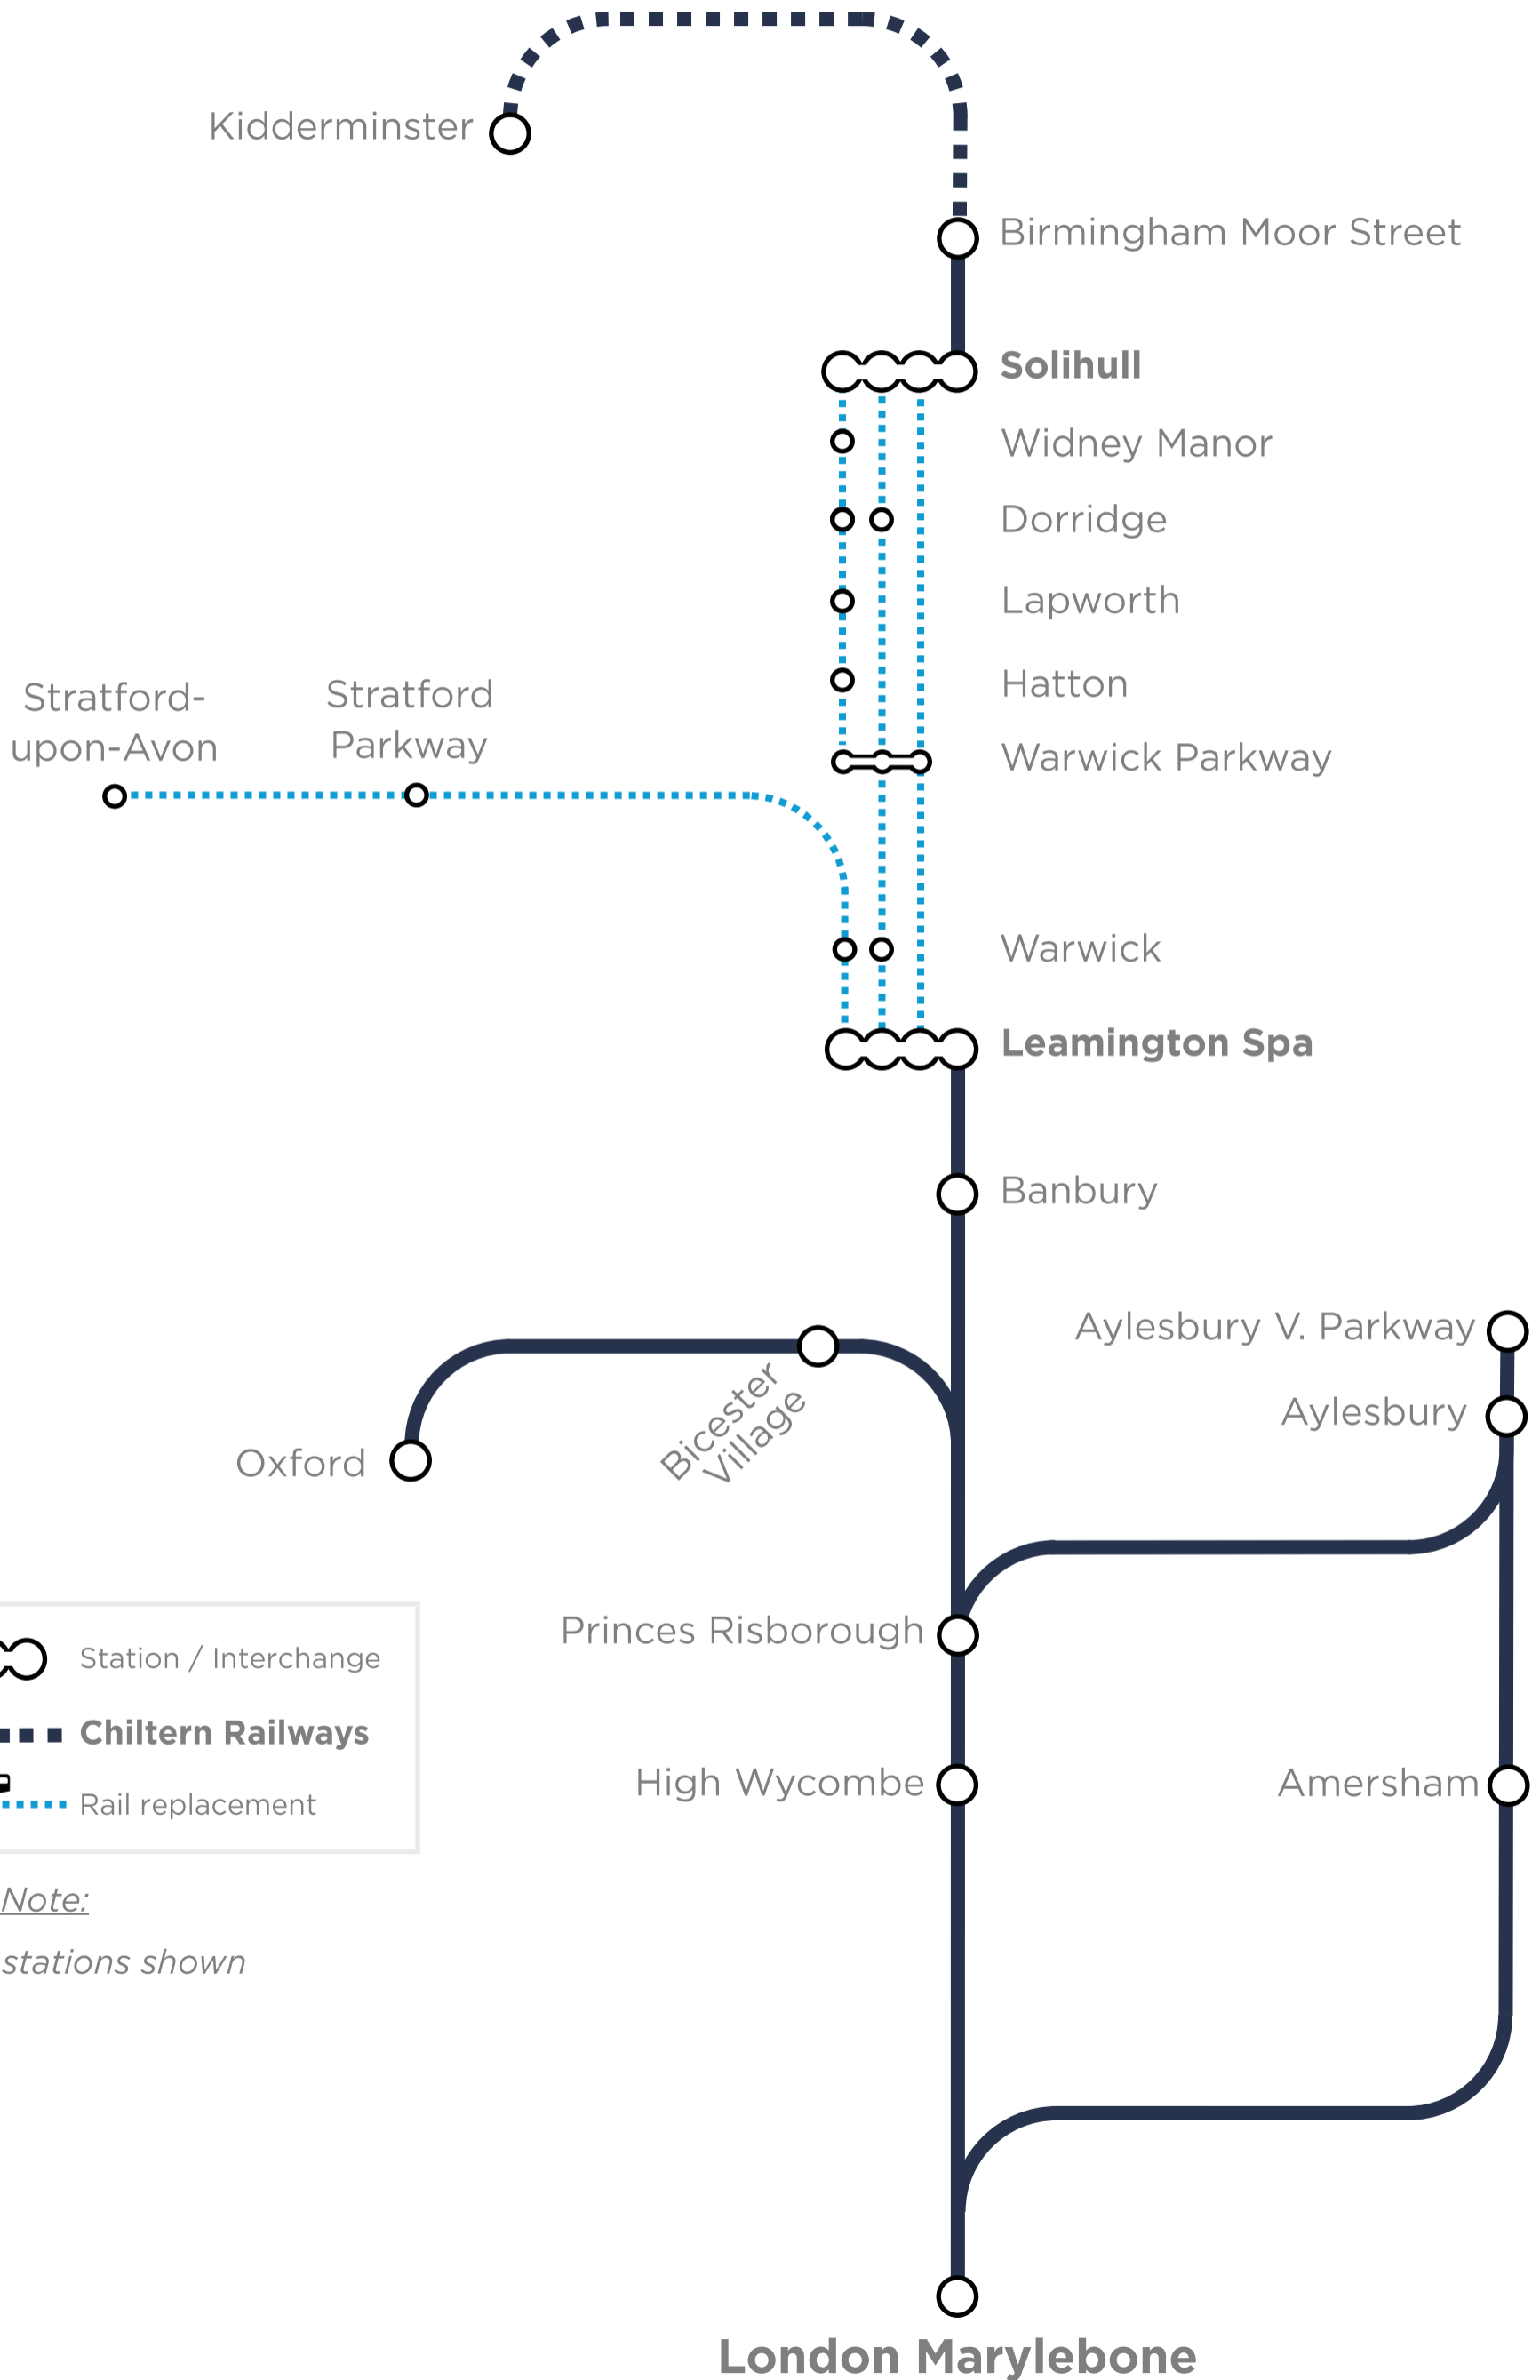

Train Service Alterations

Saturday 27 & Sunday 28 October 2018

Please Note:

Not all stations shown