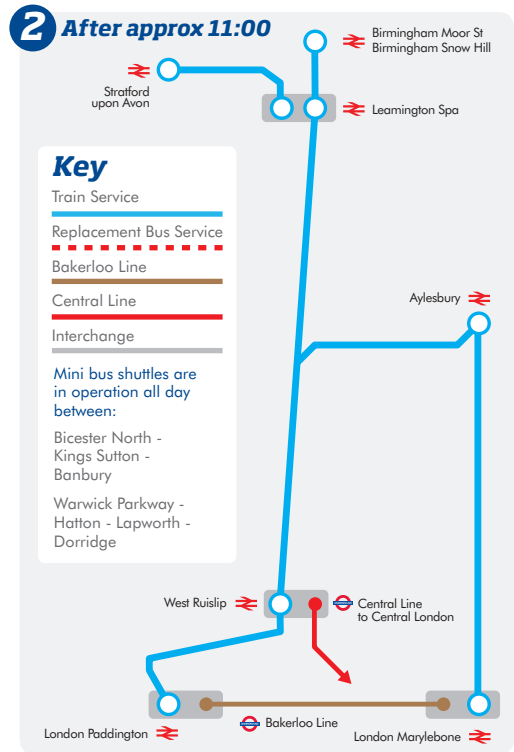

Travel information

Sunday 5 July

Major changes to train times

All day no direct trains between Birmingham Moor Street and London Marylebone. Services will depart/terminate from London Paddington all day.

Services on the Aylesbury via Amersham to London Marylebone line will run as normal and continue to use Marylebone Station.

***Check your
journey on our
website.***

Chiltern Railways

If you think our way, travel our way.

Changes to the Birmingham - Stratford-upon-Avon - Banbury - High Wycombe - London Marylebone line on Sunday 5 July

Chiltern Railways services are running into London Paddington all day. In addition, the line is also closed until approx 11:00 between Gerrards Cross and Banbury. A bus replacement service will be in operation until this time as shown in [Map 1](#). After approx 11:00, the line will reopen between Gerrards Cross and Banbury but remain closed between West Ruislip and London Marylebone as shown in [Map 2](#).

Please note, your ticket is valid on this day between London Marylebone and London Paddington on the Bakerloo Line and on the Central Line between West Ruislip and Marylebone (via Oxford Circus).

Staying informed: