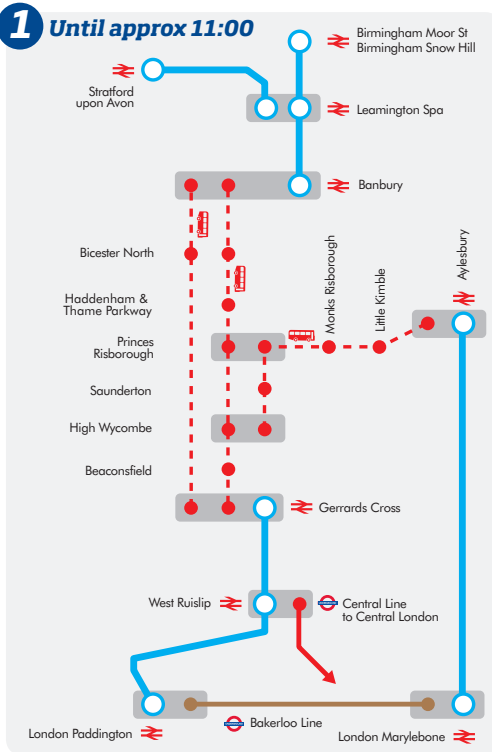

Travel information

Sunday 5 July

Major changes to train times

All day no direct trains between Birmingham Moor Street and London Marylebone. Services will depart/terminate from London Paddington all day.

Services on the Aylesbury via Amersham to London Marylebone line will run as normal and continue to use Marylebone Station.

***Check your
journey on our
website.***

Chiltern Railways

If you think our way, travel our way.

Changes to the Birmingham - Stratford-upon-Avon - Banbury - High Wycombe - London Marylebone line on Sunday 5 July

Chiltern Railways services are running into London Paddington all day. In addition, the line is also closed until approx 11:00 between Gerrards Cross and Banbury. A bus replacement service will be in operation until this time as shown in [Map 1](#). After approx 11:00, the line will reopen between Gerrards Cross and Banbury but remain closed between West Ruislip and London Marylebone as shown in [Map 2](#).

Please note, your ticket is valid on this day between London Marylebone and London Paddington on the Bakerloo Line and on the Central Line between West Ruislip and Marylebone (via Oxford Circus).

Staying informed: