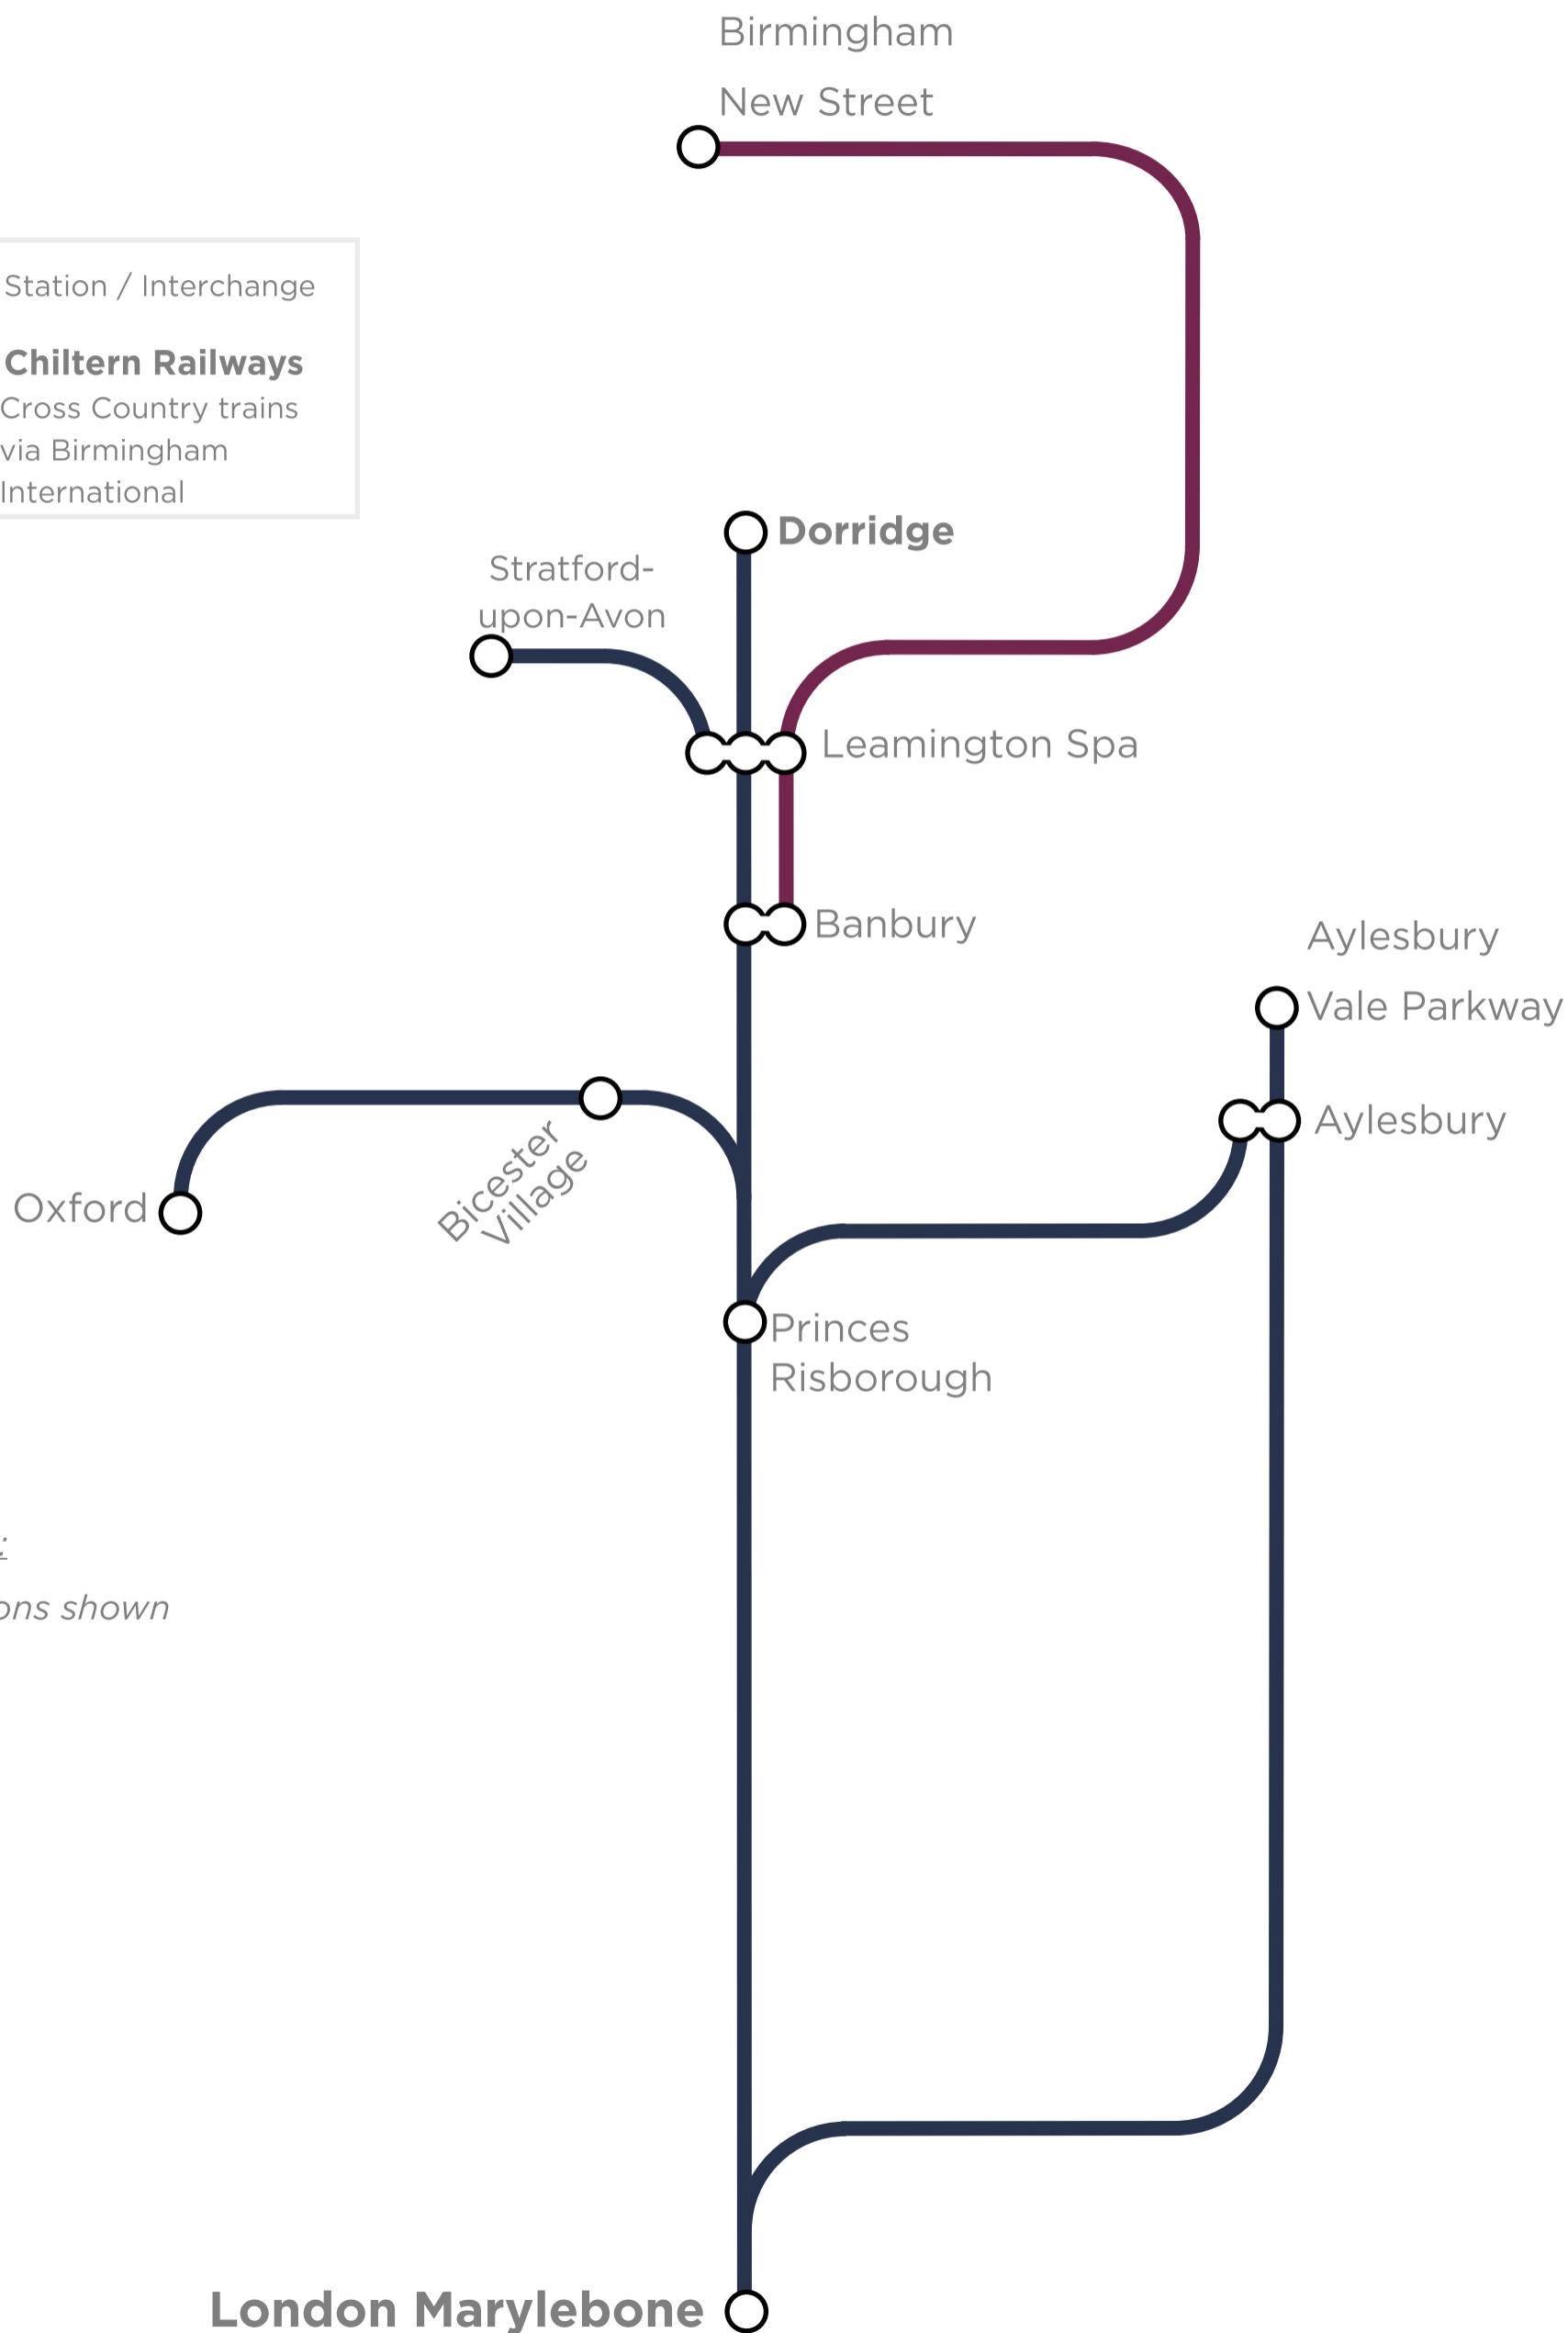

Train Service Alterations

Monday 20 June 2022

○ ○ Station / Interchange

— **Chiltern Railways**

— Cross Country trains via Birmingham International

Please Note:

Not all stations shown