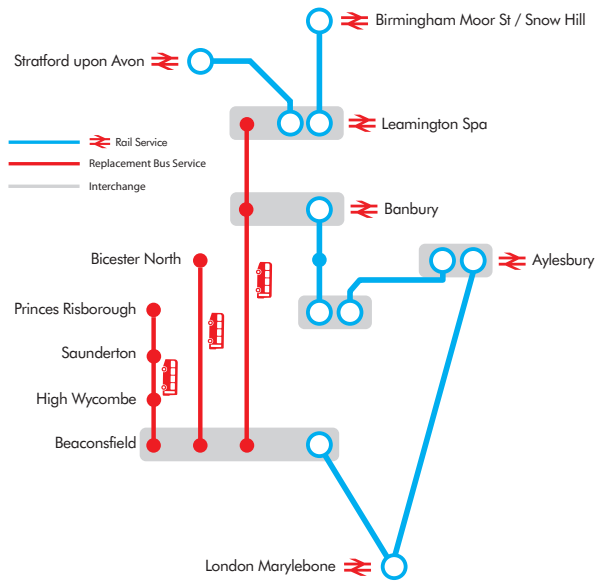

How will my journey be impacted?

Sunday 24 May - Up to 12:30

Sunday 31 May - Travel information all day for customers travelling to/from London Marylebone for stations north of Bicester

Sunday 24 May - After 12:30

Sunday 31 May - Travel information all day for customers travelling to intermediate stations to / from London Marylebone and Banbury

Line closures May - July

Check your journey on our website.

Chiltern Railways

If you think our way, travel our way.

Improvement work

A major upgrade project is taking place in the Banbury area to modernise the signalling equipment and make changes to the track layout. Work is also taking place at High Wycombe station where we will be extending the northbound platform and building a new footbridge. These works may impact your weekend travel plans.