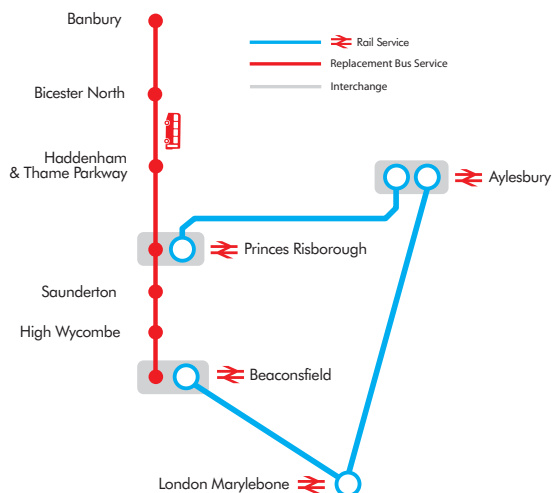

How will my journey be impacted?

Sunday 24 May - Up to 12:30

Sunday 31 May - Travel information all day for customers travelling to/from London Marylebone for stations north of Bicester

Sunday 24 May - After 12:30

Sunday 31 May - Travel information all day for customers travelling to intermediate stations to / from London Marylebone and Banbury

Line closures May - July

Check your journey on our website.

Chiltern Railways

If you think our way, travel our way.

Improvement work

A major upgrade project is taking place in the Banbury area to modernise the signalling equipment and make changes to the track layout. Work is also taking place at High Wycombe station where we will be extending the northbound platform and building a new footbridge. These works may impact your weekend travel plans.