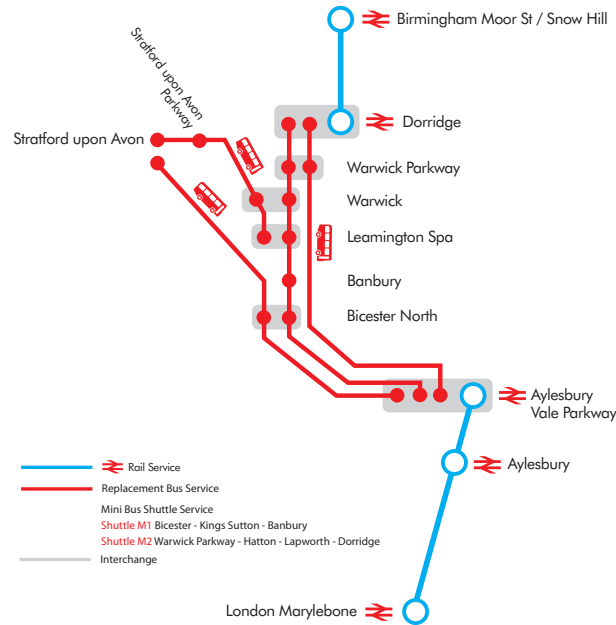

How will my journey be impacted?

Sunday 24 May - Up to 12:30

Sunday 31 May - Travel information all day for customers travelling to/from London Marylebone for stations north of Bicester

Sunday 24 May - After 12:30

Sunday 31 May - Travel information all day for customers travelling to intermediate stations to / from London Marylebone and Banbury

Line closures May - July

Check your journey on our website.

Chiltern Railways

If you think our way, travel our way.

Improvement work

A major upgrade project is taking place in the Banbury area to modernise the signalling equipment and make changes to the track layout. Work is also taking place at High Wycombe station where we will be extending the northbound platform and building a new footbridge. These works may impact your weekend travel plans.