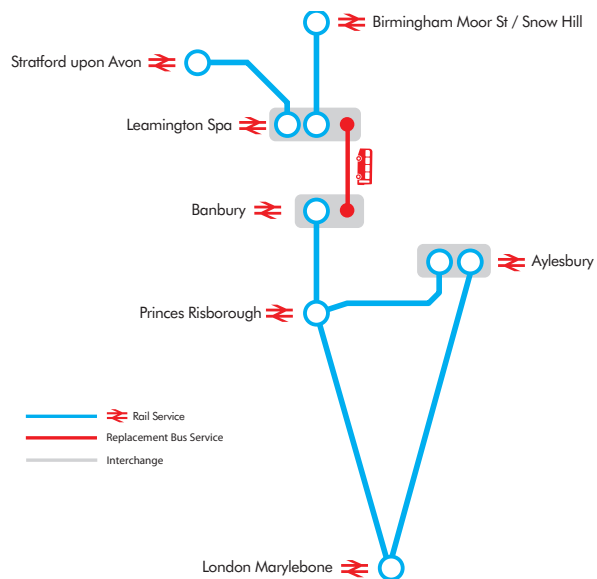

How will my journey be impacted?

Sunday 24 May - Up to 12:30

Sunday 31 May - Travel information all day for customers travelling to/from London Marylebone for stations north of Bicester

Sunday 24 May - After 12:30

Sunday 31 May - Travel information all day for customers travelling to intermediate stations to / from London Marylebone and Banbury

Line closures May - July

Check your journey on our website.

Chiltern Railways

If you think our way, travel our way.

Improvement work

A major upgrade project is taking place in the Banbury area to modernise the signalling equipment and make changes to the track layout. Work is also taking place at High Wycombe station where we will be extending the northbound platform and building a new footbridge. These works may impact your weekend travel plans.